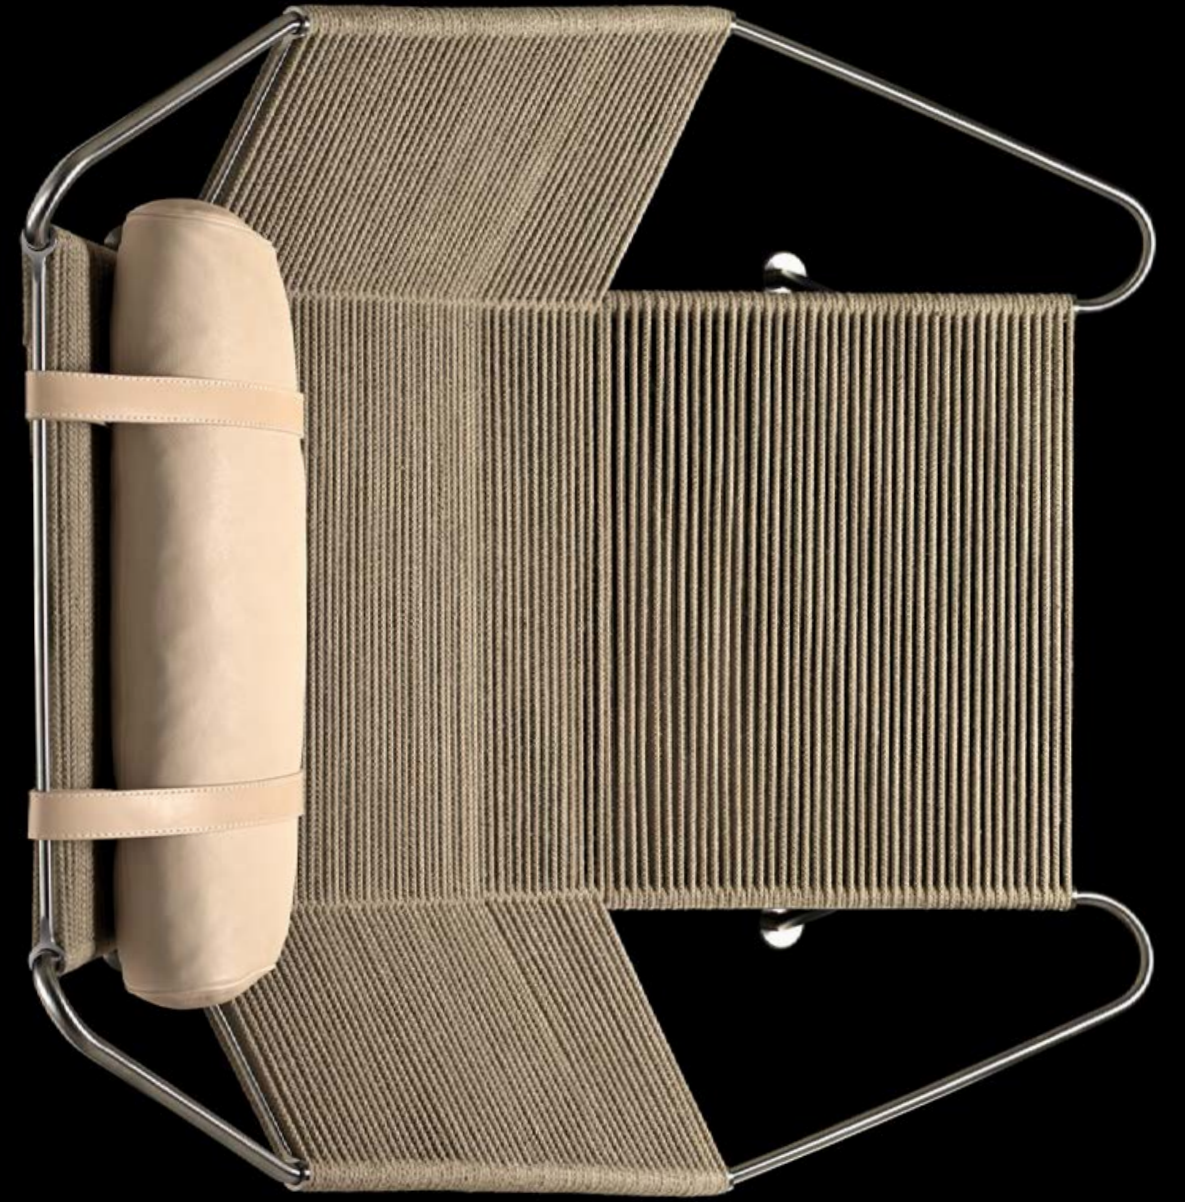

pp521 Upholstered Peacock
Design: Hans J. Wegner, 1953

pp530 Tub Chair
Design: Hans J. Wegner, 1954

pp524 Deck Chair
Design: Hans J. Wegner, 1958

pp135 Hammock Chair
Design: Hans J. Wegner, 1967

pp124 Rocking Chair
Design: Hans J. Wegner, 1984