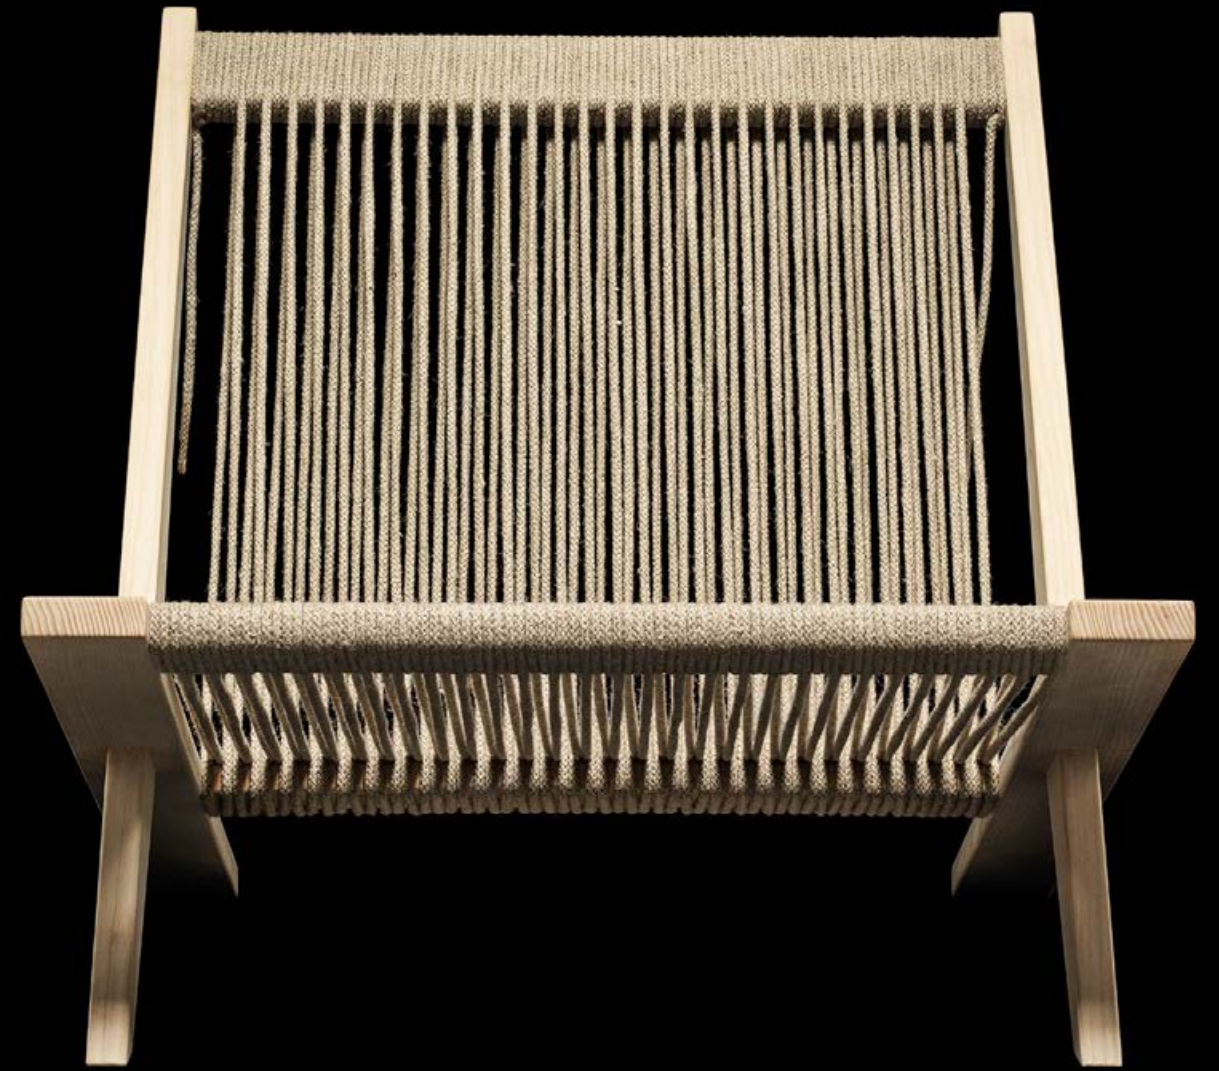

pp112 Chair
Design: Hans J. Wegner, 1978