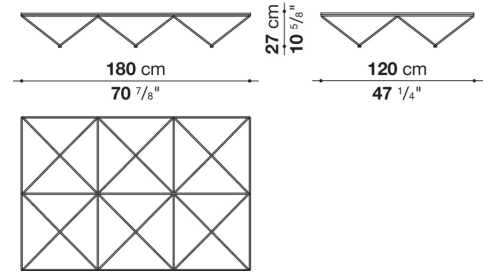

TA180

CONTEXT

ENQUIRIES
info@contextgallery.com

Tel. 404. 477. 3301
Tel. 800. 886.0867