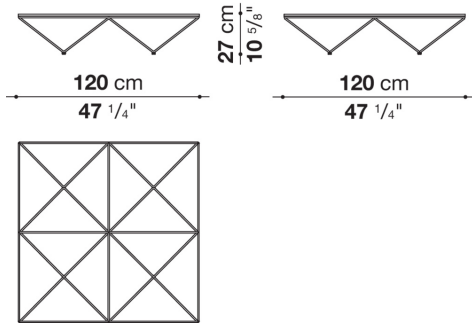

Technical drawings

TA120