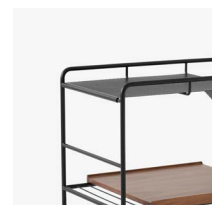

### Dimensions

H: 59.4cm / 23.4in, W: 89.9cm / 35.4in,  
D: 41.9cm / 16.5in

### → Stock items

Chrome w. Oak tray  
Chrome w. Walnut tray  
Matt Black w. Oak tray  
Matt Black w. Walnut tray

→ Chrome  
w. Oak tray

→ Chrome  
w. Walnut tray

→ Matt Black  
w. Oak tray

→ Matt Black  
w. Walnut tray