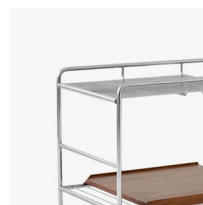

### Dimensions

H: 59.4cm / 23.4in, W: 89.9cm / 35.4in,  
D: 41.9cm / 16.5in

### → Stock items

Chrome w. Oak tray  
Chrome w. Walnut tray  
Matt Black w. Oak tray  
Matt Black w. Walnut tray

→ Chrome  
w. Oak tray

→ Chrome  
w. Walnut tray

→ Matt Black  
w. Oak tray

→ Matt Black  
w. Walnut tray