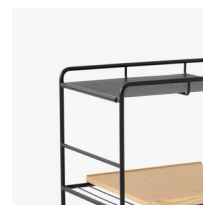

### Dimensions

H: 59.4cm / 23.4in, W: 89.9cm / 35.4in,  
D: 41.9cm / 16.5in

### → Stock items

Chrome w. Oak tray  
Chrome w. Walnut tray  
Matt Black w. Oak tray  
Matt Black w. Walnut tray

→ Chrome  
w. Oak tray

→ Chrome  
w. Walnut tray

→ Matt Black  
w. Oak tray

→ Matt Black  
w. Walnut tray