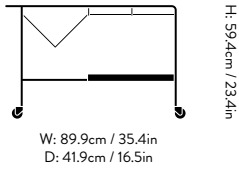

Alima ^{NDS1} Note Design Studio 2022

ENQUIRIES
info@contextgallery.com
Tel. 404. 477. 3301
Tel. 800. 886. 0867
contextgallery.com

Product category

Trolley

Environment

Indoor

Materials

Steel / Powder coated steel trolley.
Walnut / Oak trays. Leather handle.

Production process

The trolley is made of bent and welded tubes, and the leather cord is carefully webbed around the handle.
The wooden tray is made of a veneer plate and milled edges in solid wood.

Colours

Chrome or Matt Black trolley w. Oak or Walnut tray

Dimensions

H: 59.4cm / 23.4in, W: 89.9cm / 35.4in,
D: 41.9cm / 16.5in

Packaging dimensions

Trolley: H: 63cm/24.8in, W: 97cm/38.19in,
D: 46cm/18.11in
Tray: H: 5cm/1.97in, W: 51cm/20.08in,
D: 48.5cm/19.09in

Colli quantity

2 (1 box for trolley and 1 box for tray)

Weight

Product: 10 kg (trolley 8kg + tray 2kg)
Incl. packaging: Trolley: 14.5kg, Tray: 2.8kg

Cleaning instructions

Please download our Material Care & Cleaning instructions through www.andtradition.com

→ Stock items

Chrome w. Oak tray
Chrome w. Walnut tray
Matt Black w. Oak tray
Matt Black w. Walnut tray