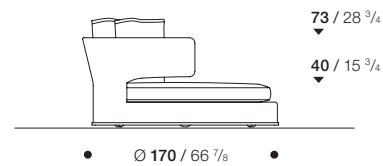

AMOENUS SOFT

Heritage Perspectives

AM170G

CONTEXT

ENQUIRIES
info@contextgallery.com

Tel. 404. 477. 3301
Tel. 800. 886.0867

contextgallery.com
contextcontract.com

LOWER EDGE IN PAINTED ALUMINIUM. COVER IN FABRIC OR LEATHER.
THE PRODUCT IN FABRIC HAS FRAME AND CUSHIONS PROFILES IN ECO-LEATHER.
BORDO INFERIORE IN ALLUMINIO VERNICIATO. RIVESTIMENTO IN TESSUTO O PELLE.
IL PRODOTTO IN TESSUTO HA STRUTTURA E CUSCINI SEDUTA CON PROFILI IN ECO-PELLE.