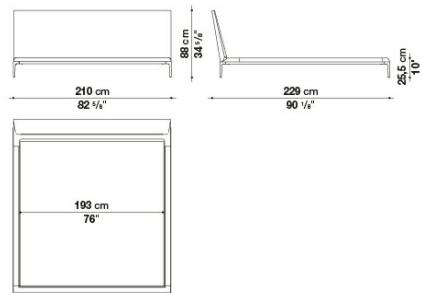

Technical information

Technical drawings

ATL153

ATL153

ATL160

ATL160

ATL180

ATL180

ATL193

ATL193

CONTEXT

B&B Italia reserves the right to make technological and aesthetic improvements to its models, including changes to the sizes and materials, without notice. The technical drawings do not define the details of the product. The measurements shown are indicative and may undergo changes. In particular, the dimensions relevant to the padded parts are subject to usage tolerances over time caused by the normal adjustment of the padding. For the specific information, please contact the dealer closest to you.