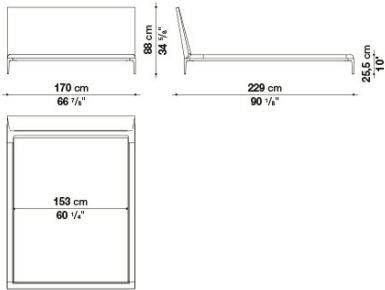

Technical drawings

ATL153

ATL153