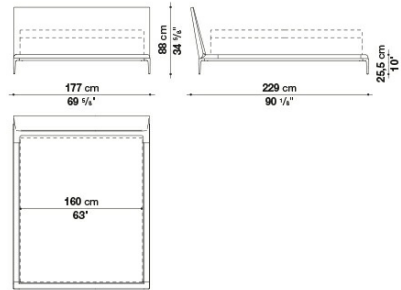

Technical information

Technical drawings

ATL153

ATL153

ATL160

ATL160

ATL180

ATL180

ATL193

ATL193

CONTEXT

B&B Italia reserves the right to make technological and aesthetic improvements to its models, including changes to the sizes and materials, without notice. The technical drawings do not define the details of the product. The measurements shown are indicative and may undergo changes. In particular, the dimensions relevant to the padded parts are subject to usage tolerances over time caused by the normal adjustment of the padding. For the specific information, please contact the dealer closest to you.