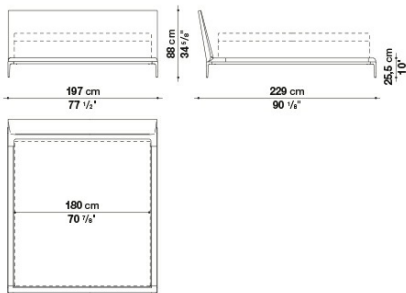

Technical information

Technical drawings

ATL153

ATL153

ATL160

ATL160

ATL180

ATL180

ATL193

ATL193

CONTEXT

B&B Italia reserves the right to make technological and aesthetic improvements to its models, including changes to the sizes and materials, without notice. The technical drawings do not define the details of the product. The measurements shown are indicative and may undergo changes. In particular, the dimensions relevant to the padded parts are subject to usage tolerances over time caused by the normal adjustment of the padding. For the specific information, please contact the dealer closest to you.