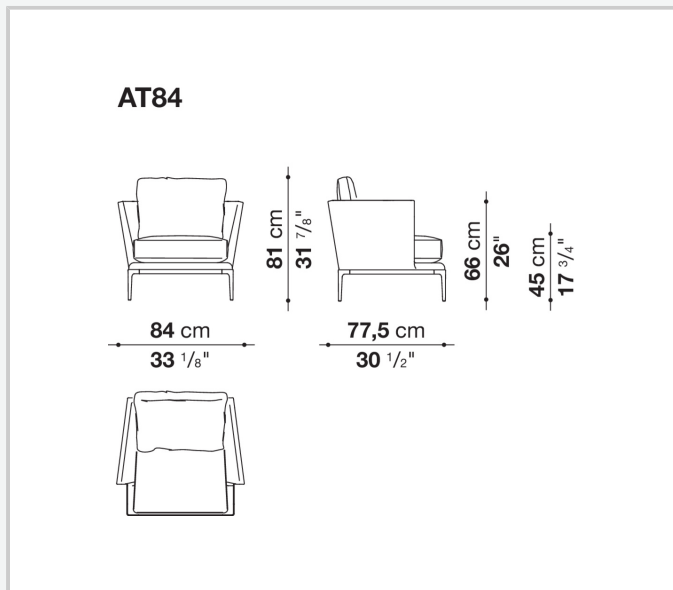

Technical drawings

CONTEXT

ENQUIRIES
info@contextgallery.com

Tel. 404. 477. 3301
Tel. 800. 886.0867