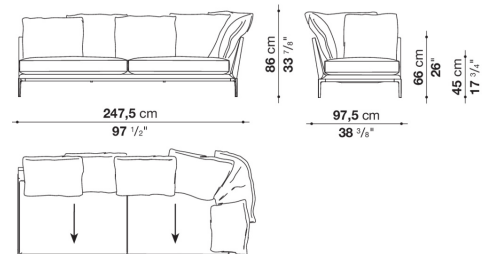

SA248TAD_3

CONTEXT

ENQUIRIES
info@contextgallery.com

Tel. 404. 477. 3301
Tel. 800. 886.0867

contextgallery.com