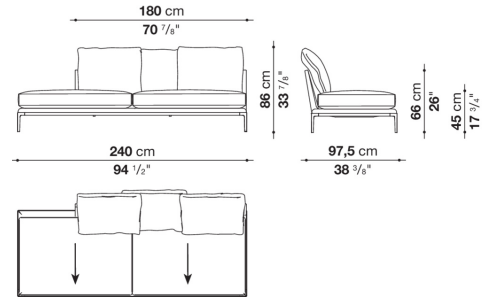

SA240PD

CONTEXT

ENQUIRIES
info@contextgallery.com

Tel. 404. 477. 3301
Tel. 800. 886.0867

contextgallery.com