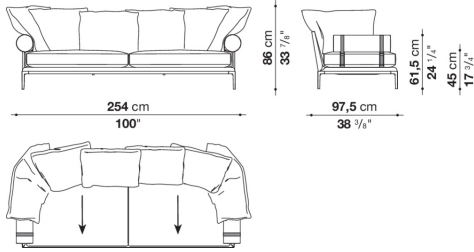

Technical drawings

SAR254