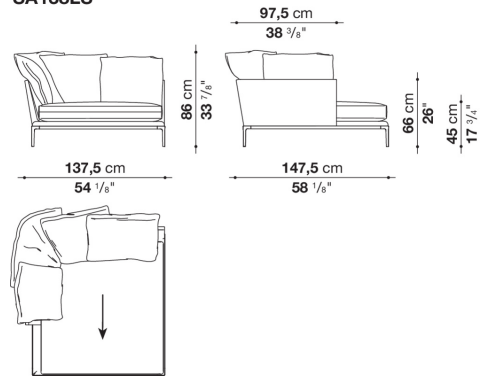

SA138LS

CONTEXT

ENQUIRIES
info@contextgallery.com

Tel. 404. 477. 3301
Tel. 800. 886.0867

contextgallery.com