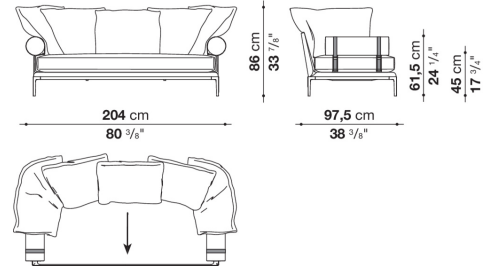

Technical drawings

SAR204

CONTEXT