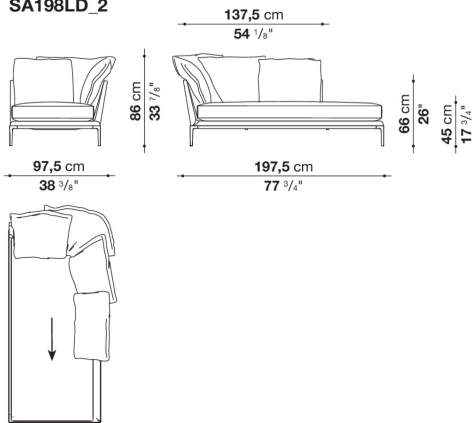

SA198S_1

CONTEXT

ENQUIRIES
info@contextgallery.com

Tel. 404. 477. 3301
Tel. 800. 886.0867

contextgallery.com

SA198LS_2

SA198LS_1

SA198LD_2