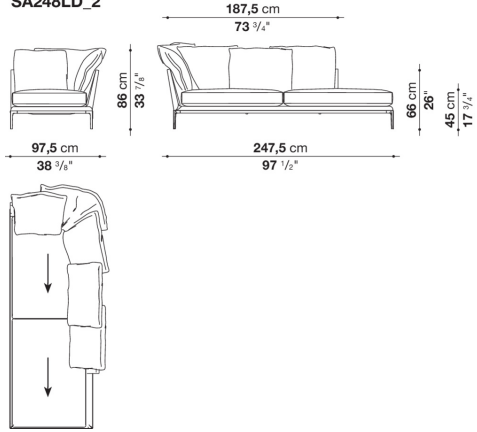

SA248LD_2

CONTEXT

ENQUIRIES
info@contextgallery.com

Tel. 404. 477. 3301
Tel. 800. 886.0867

contextgallery.com