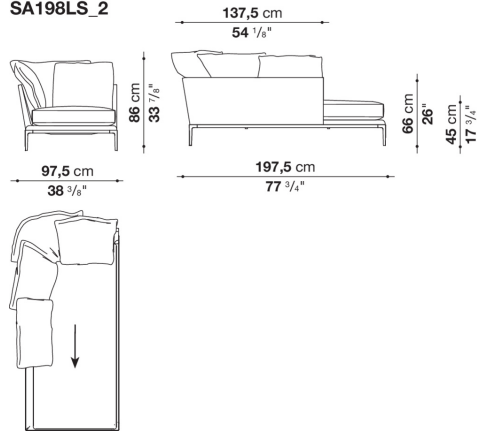

SA198S_1

CONTEXT

ENQUIRIES
info@contextgallery.com

Tel. 404. 477. 3301
Tel. 800. 886.0867

contextgallery.com

SA198LS_2

SA198LS_1

SA198LD_2