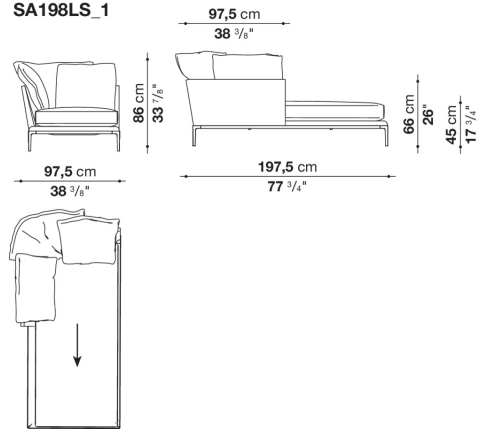

SA198S_1

CONTEXT

ENQUIRIES
info@contextgallery.com

Tel. 404. 477. 3301
Tel. 800. 886.0867

contextgallery.com

SA198LS_2

SA198LS_1

SA198LD_2