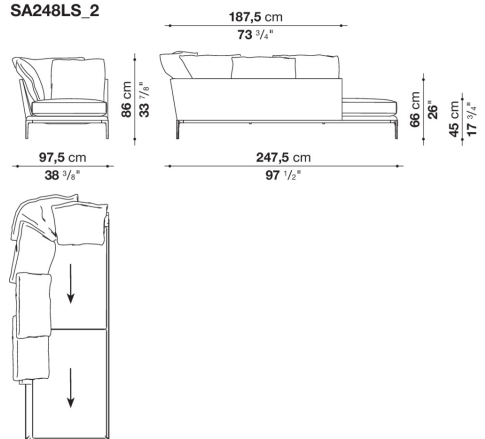

SA248LS_2

CONTEXT

ENQUIRIES
info@contextgallery.com

Tel. 404. 477. 3301
Tel. 800. 886.0867

contextgallery.com