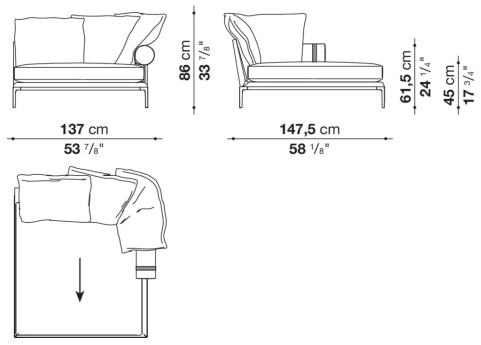

SAR137LD

CONTEXT

ENQUIRIES
info@contextgallery.com

Tel. 404. 477. 3301
Tel. 800. 886.0867

contextgallery.com