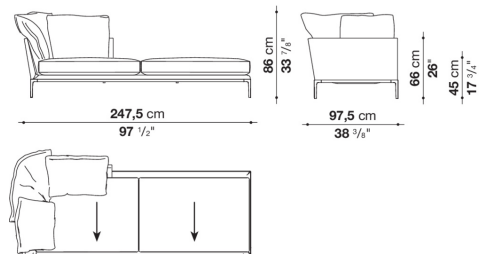

SA248TAS_1