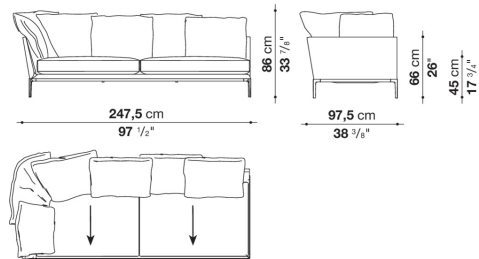

SA248TAS_3