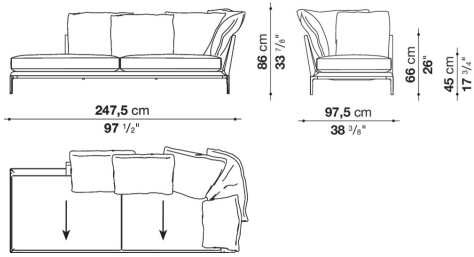

SA248TAD_2