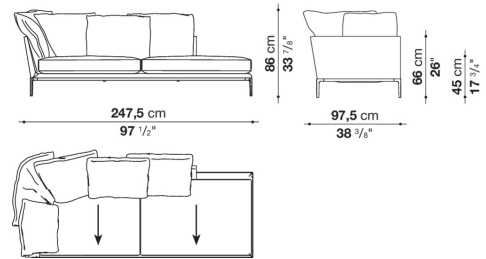

SA248TAS_2