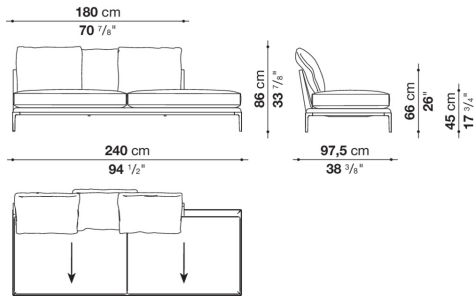

SA240PS

CONTEXT

ENQUIRIES
info@contextgallery.com

Tel. 404. 477. 3301
Tel. 800. 886.0867

contextgallery.com