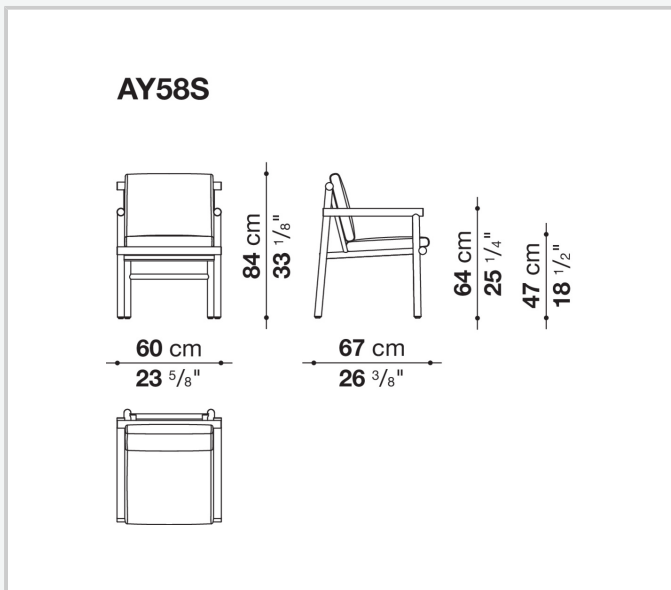

PES fabric coated on one side in PU

Cover

fabric in limited categories

CONTEXT

ENQUIRIES
info@contextgallery.com

Tel. 404. 477. 3301
Tel. 800. 886.0867

contextgallery.com

Technical drawings