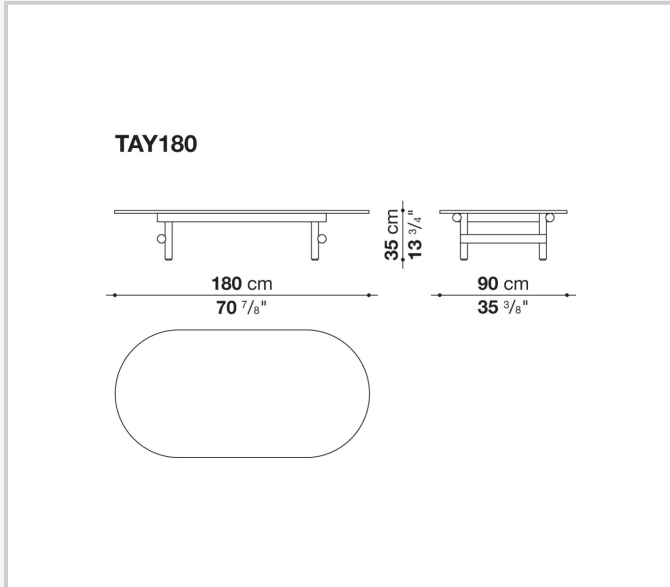

PES fabric coated on one side in PU

CONTEXT

ENQUIRIES
info@contextgallery.com

Tel. 404. 477. 3301
Tel. 800. 886.0867

contextgallery.com

Technical drawings

CONTEXT

ENQUIRIES
info@contextgallery.com