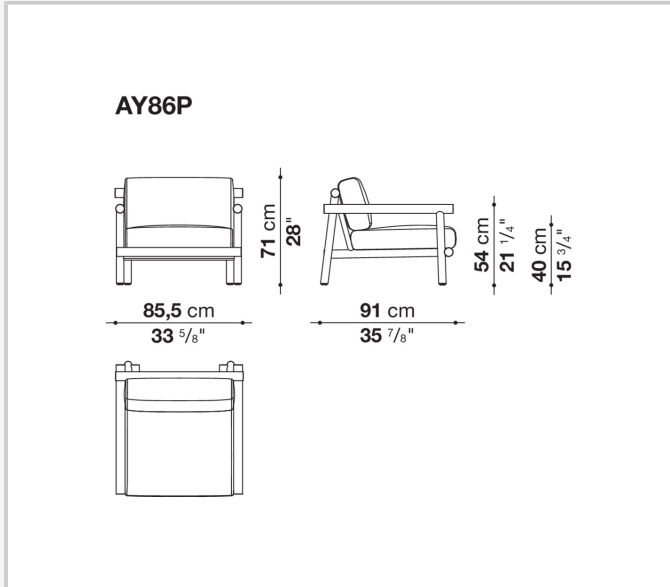

PES fabric coated on one side in PU

Cover

fabric in limited categories

CONTEXT

ENQUIRIES
info@contextgallery.com

Tel. 404. 477. 3301
Tel. 800. 886.0867

Technical drawings

CONTEXT