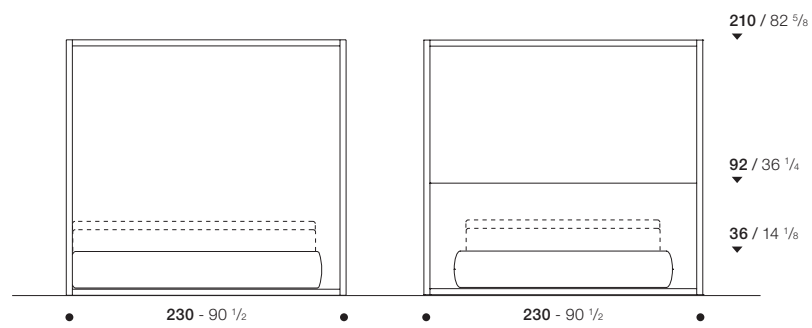

230 - 90 1/2

210 / 82 5/8

92 / 36 1/4

36 / 14 1/8

230 - 90 1/2

230 - 90 1/2

ACLE

FRAME IN WOOD. COVER IN FABRIC OR LEATHER.
STRUTTURA IN LEGNO. RIVESTIMENTO IN TESSUTO O PELLE.