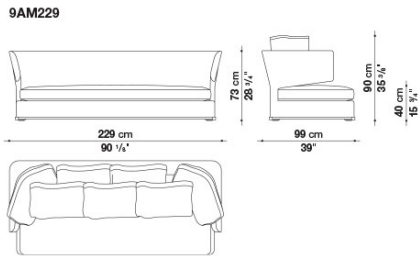

# Technical drawings

**9AM229**

**AM229**

**9AM176S**

**9AM176D**

AM175LS

AM175LS

AM175LD

B&B Italia reserves the right to make technological and aesthetic improvements to its models, including changes to the sizes and materials, without notice. The technical drawings do not define the details of the product. The measurements shown are indicative and may undergo changes. In particular, the dimensions relevant to the padded parts are subject to usage tolerances over time caused by the normal adjustment of the padding. For the specific information, please contact the dealer closest to you.