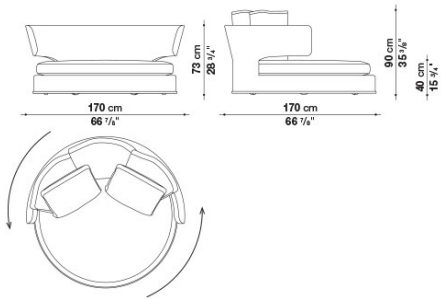

AM170G

AM170G