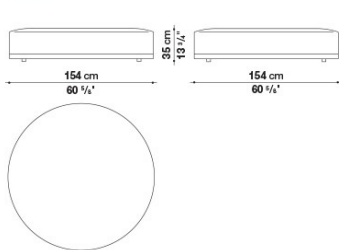

AM154P

AM154P