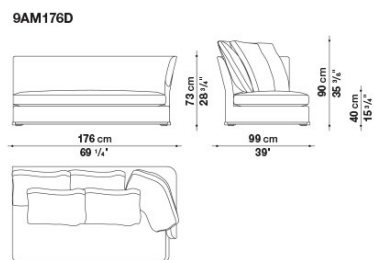

# Technical drawings

**9AM229**

**AM229**

**9AM176S**

**9AM176D**

AM175LS

AM175LS

AM175LD

B&B Italia reserves the right to make technological and aesthetic improvements to its models, including changes to the sizes and materials, without notice. The technical drawings do not define the details of the product. The measurements shown are indicative and may undergo changes. In particular, the dimensions relevant to the padded parts are subject to usage tolerances over time caused by the normal adjustment of the padding. For the specific information, please contact the dealer closest to you.