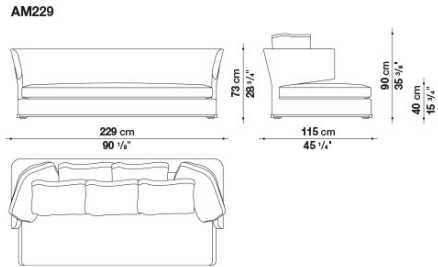

# Technical drawings

**9AM229**

**AM229**

**9AM176S**

**9AM176D**

AM175LS

AM175LS

AM175LD

B&B Italia reserves the right to make technological and aesthetic improvements to its models, including changes to the sizes and materials, without notice. The technical drawings do not define the details of the product. The measurements shown are indicative and may undergo changes. In particular, the dimensions relevant to the padded parts are subject to usage tolerances over time caused by the normal adjustment of the padding. For the specific information, please contact the dealer closest to you.