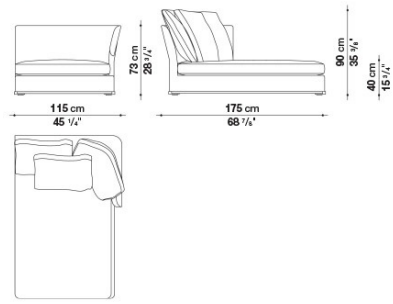

# Technical drawings

**9AM229**

**AM229**

**9AM176S**

**9AM176D**

AM175LS

AM175LS

AM175LD

B&B Italia reserves the right to make technological and aesthetic improvements to its models, including changes to the sizes and materials, without notice. The technical drawings do not define the details of the product. The measurements shown are indicative and may undergo changes. In particular, the dimensions relevant to the padded parts are subject to usage tolerances over time caused by the normal adjustment of the padding. For the specific information, please contact the dealer closest to you.