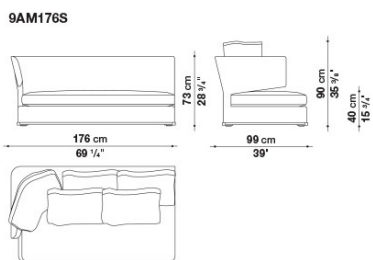

# Technical drawings

**9AM229**

**AM229**

**9AM176S**

**9AM176D**

AM175LS

AM175LS

AM175LD

B&B Italia reserves the right to make technological and aesthetic improvements to its models, including changes to the sizes and materials, without notice. The technical drawings do not define the details of the product. The measurements shown are indicative and may undergo changes. In particular, the dimensions relevant to the padded parts are subject to usage tolerances over time caused by the normal adjustment of the padding. For the specific information, please contact the dealer closest to you.