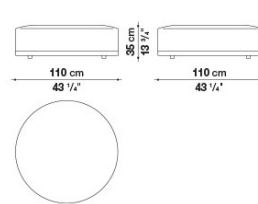

AM110P

AM110P