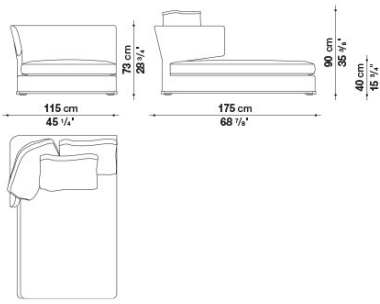

# Technical drawings

**9AM229**

**AM229**

**9AM176S**

**9AM176D**

AM175LS

AM175LS

AM175LD

B&B Italia reserves the right to make technological and aesthetic improvements to its models, including changes to the sizes and materials, without notice. The technical drawings do not define the details of the product. The measurements shown are indicative and may undergo changes. In particular, the dimensions relevant to the padded parts are subject to usage tolerances over time caused by the normal adjustment of the padding. For the specific information, please contact the dealer closest to you.