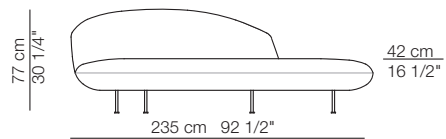

## CONTEXT

ENQUIRIES  
[info@contextgallery.com](mailto:info@contextgallery.com)

Tel. 404. 477. 3301  
 Tel. 800. 886.0867

[contextgallery.com](http://contextgallery.com)

**arflex**

Sizes, weights and finishes may change without previous notice. All dimensions are expressed in centimeters and inches. File CAD 2D-3D available on [www.arflex.com](http://www.arflex.com) For more information on product visit [www.arflex.com](http://www.arflex.com), or contact us at : [info@arflex.it](mailto:info@arflex.it)