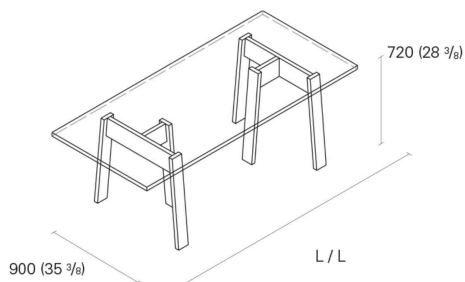

The Basis Trestle table designed by David Chipperfield for e15 offers the ultimate flexibility. The simple and qualitative design of the solid wood tres-tles, constructed with traditional joinery techniques, showcases a broad range of materials and flexible solutions for living and working envi-ron-ments. Table tops are avail-able sepa-rately in solid wood, glass, and solid core HPL.

DIMENSIONS

l x w/d x h

63" x 35 2/8" x 28 3/8"

78 3/4" x 35 3/8" x 28 3/8"

94 1/2" x 35 2/8" x 28 3/8"

CONTEXT

ENQUIRIES
info@contextgallery.com

Tel. 404. 477. 3301
Tel. 800. 886.0867