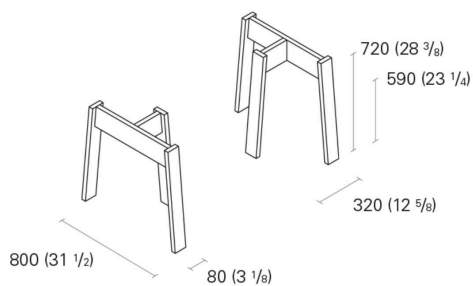

The Basis Trestle table designed by David Chipperfield for e15 offers the ultimate flexibility. The simple and qualitative design of the solid wood tres-tles, constructed with traditional joinery techniques, showcases a broad range of materials and flexible solutions for living and working envi-ron-ments. Table tops are avail-able sepa-rately in solid wood, glass, and solid core HPL.

DIMENSIONS

l x w/d x h

63" x 35 2/8" x 28 3/8"

78 3/4" x 35 3/8" x 28 3/8"

94 1/2" x 35 2/8" x 28 3/8"

CONTEXT

ENQUIRIES
info@contextgallery.com

Tel. 404. 477. 3301
Tel. 800. 886.0867