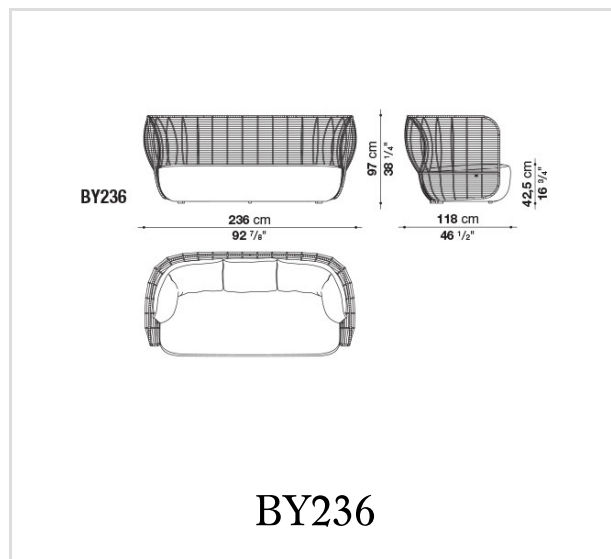

Technical drawings

B&B Italia reserves the right to make technological and aesthetic improvements to its models, including changes to the sizes and materials, without notice. The technical drawings do not define the details of the product. The measurements shown are indicative and may undergo changes. In particular, the dimensions relevant to the padded parts are subject to usage tolerances over time caused by the normal adjustment of the padding. For the specific information, please contact the dealer closest to you.