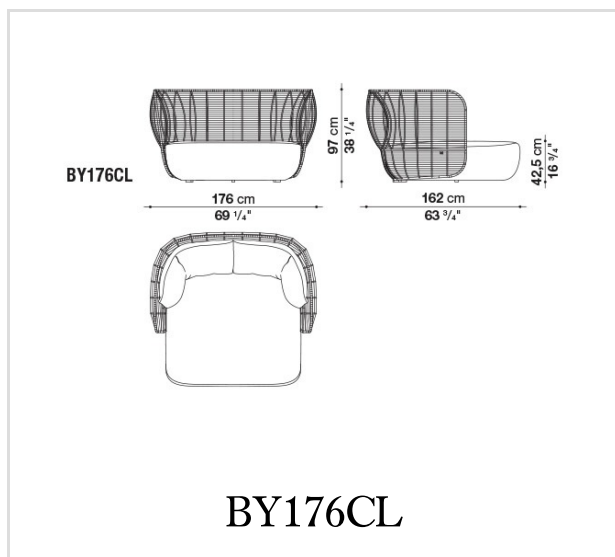

Technical drawings

B&B Italia reserves the right to make technological and aesthetic improvements to its models, including changes to the sizes and materials, without notice. The technical drawings do not define the details of the product. The measurements shown are indicative and may undergo changes. In particular, the dimensions relevant to the padded parts are subject to usage tolerances over time caused by the normal adjustment of the padding. For the specific information, please contact the dealer closest to you.