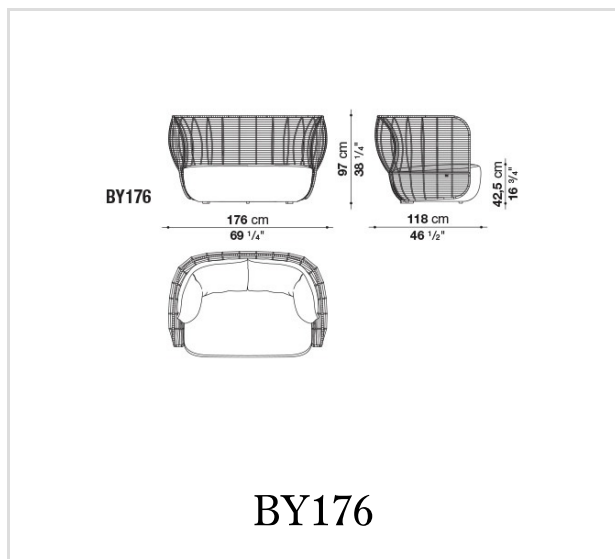

Technical drawings

B&B Italia reserves the right to make technological and aesthetic improvements to its models, including changes to the sizes and materials, without notice. The technical drawings do not define the details of the product. The measurements shown are indicative and may undergo changes. In particular, the dimensions relevant to the padded parts are subject to usage tolerances over time caused by the normal adjustment of the padding. For the specific information, please contact the dealer closest to you.