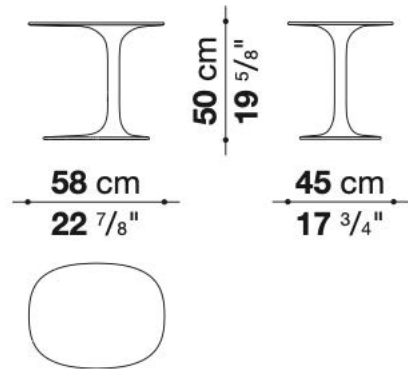

Awa Outdoor

DESIGNED BY NAOTO FUKASAWA

The Awa is an elegantly asymmetrical table given outdoor functionality by a new type of Cristalplant Outdoor® material.

0101G
White Cristalplant Outdoor®

Small table