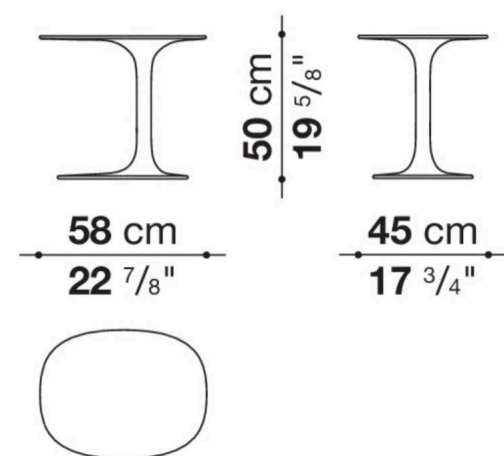

Awa

DESIGNED BY NAOTO FUKASAWA

Elegantly asymmetrical, Awa is a versatile object, a service table to be placed wherever a support surface is needed. Awa is available in two glossy colors that bring an energy boost to any room and style.