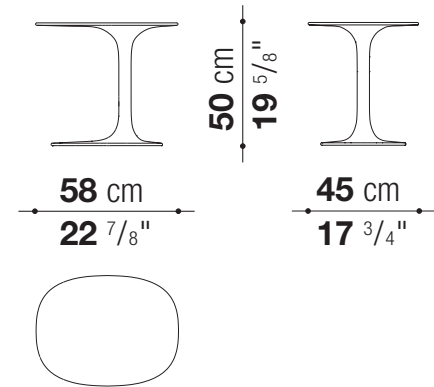

Awa

DESIGNED BY NAOTO FUKASAWA

The Awa is an elegantly asymmetrical table given outdoor functionality by a new type of Cristalplant® material.

0101G
White Cristalplant®
Outdoor

TA1

CONTEXT

ENQUIRIES
info@contextgallery.com