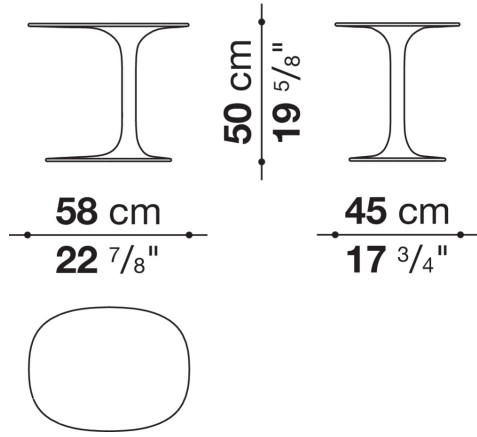

Technical drawings

TA1