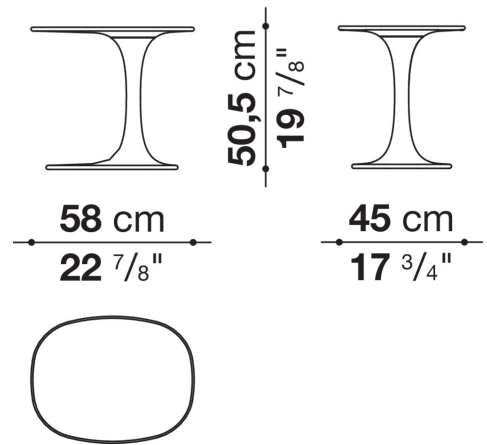

AW58T

CONTEXT

ENQUIRIES
info@contextgallery.com

Tel. 404. 477. 3301
Tel. 800. 886.0867