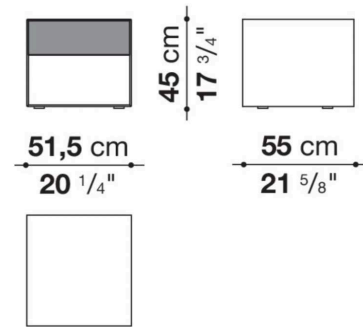

Dado

DESIGNED BY STUDIO KAIROS

A large family of storage units enhanced by chromatic variations and plays of bright and matt finishes, while maintaining the formal rigour of the design. They are customised by an important detail: the greater depth of the tops and sides, as compared to the drawers, that contribute a sense of depth to the front. Chest of drawers that develop vertically or horizontally are placed beside elements that are less deep, with fronts that alternate empty portions and drawers, designed for use at the bedside.

1322E/ 1322L
Satin/ Glossy Pearl White

2557L
Glossy Greige

Storage Unit
Small drawer -
Dresser -

CONTEXT GALLERY

ENQUIRIES
info@contextgallery.com
Tel. 404. 477. 3301
Tel. 800. 886.0867
contextgallery.com