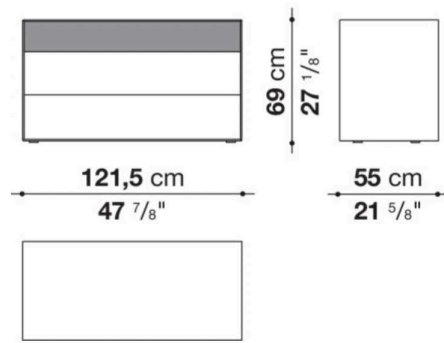

Dado

DESIGNED BY STUDIO KAIROS

A large family of storage units enhanced by chromatic variations and plays of bright and matt finishes, while maintaining the formal rigour of the design. They are customised by an important detail: the greater depth of the tops and sides, as compared to the drawers, that contribute a sense of depth to the front. Chest of drawers that develop vertically or horizontally are placed beside elements that are less deep, with fronts that alternate empty portions and drawers, designed for use at the bedside.

1322E/ 1322L
Satin/ Glossy Pearl White

2557L
Glossy Greige

Storage Unit
Small drawer -
Dresser -

CONTEXT GALLERY

ENQUIRIES
info@contextgallery.com
Tel. 404. 477. 3301
Tel. 800. 886.0867
contextgallery.com