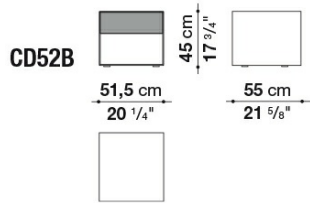


Technical information

Storage unit external frame:
satin painted wood fibre panels

Drawer fronts:
satin or glossy painted wood particles panel

Drawer internal finish:
grey melamine faced wood particles panel

Drawer runners:
TIP-ON fully extractible

CONTEXT

Technical drawings

CD52B

CD77

CD90SX

CD90DX

CONTEXT

CD120

CD52A

CD92

CD122

CD150

CONTEXT

B&B Italia reserves the right to make technological and aesthetic improvements to its models, including changes to the sizes and materials, without notice. The technical drawings do not define the details of the product. The measurements shown are indicative and may undergo changes. In particular, the dimensions relevant to the padded parts are subject to usage tolerances over time caused by the normal adjustment of the padding. For the specific information, please contact the dealer closest to you.