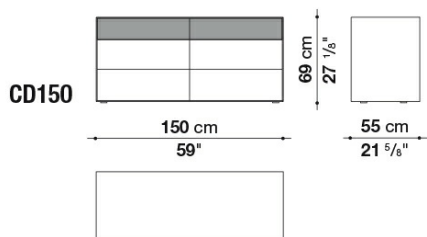


Technical information

Storage unit external frame:
satin painted wood fibre panels

Drawer fronts:
satin or glossy painted wood particles panel

Drawer internal finish:
grey melamine faced wood particles panel

CD120

CD52A

CD92

CD122

CD150

CONTEXT

B&B Italia reserves the right to make technological and aesthetic improvements to its models, including changes to the sizes and materials, without notice. The technical drawings do not define the details of the product. The measurements shown are indicative and may undergo changes. In particular, the dimensions relevant to the padded parts are subject to usage tolerances over time caused by the normal adjustment of the padding. For the specific information, please contact the dealer closest to you.