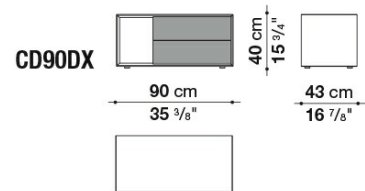


Technical information

Storage unit external frame:
satin painted wood fibre panels

Drawer fronts:
satin or glossy painted wood particles panel

Drawer internal finish:
grey melamine faced wood particles panel

Drawer runners:
TIP-ON fully extractible

CONTEXT

Technical drawings

CD52B

CD77

CD90SX

CD90DX

CONTEXT

CD120

CD52A

CD92

CD122

CD150

CONTEXT

B&B Italia reserves the right to make technological and aesthetic improvements to its models, including changes to the sizes and materials, without notice. The technical drawings do not define the details of the product. The measurements shown are indicative and may undergo changes. In particular, the dimensions relevant to the padded parts are subject to usage tolerances over time caused by the normal adjustment of the padding. For the specific information, please contact the dealer closest to you.