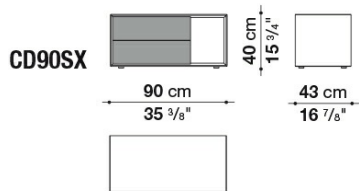


Technical information

Storage unit external frame:
satin painted wood fibre panels

Drawer fronts:
satin or glossy painted wood particles panel

Drawer internal finish:
grey melamine faced wood particles panel

Drawer runners:
TIP-ON fully extractible

CONTEXT

Technical drawings

CD52B

CD77

CD90SX

CD90DX

CONTEXT

CD120

CD52A

CD92

CD122

CD150

CONTEXT

B&B Italia reserves the right to make technological and aesthetic improvements to its models, including changes to the sizes and materials, without notice. The technical drawings do not define the details of the product. The measurements shown are indicative and may undergo changes. In particular, the dimensions relevant to the padded parts are subject to usage tolerances over time caused by the normal adjustment of the padding. For the specific information, please contact the dealer closest to you.