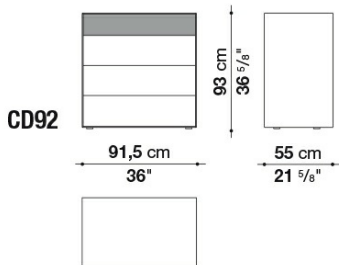


Technical information

Storage unit external frame:
satin painted wood fibre panels

Drawer fronts:
satin or glossy painted wood particles panel

Drawer internal finish:
grey melamine faced wood particles panel

Drawer runners:
TIP-ON fully extractible

CONTEXT

Technical drawings

CD52B

CD77

CD90SX

CD90DX

CONTEXT

CD120

CD52A

CD92

CD122

CD150

CONTEXT

B&B Italia reserves the right to make technological and aesthetic improvements to its models, including changes to the sizes and materials, without notice. The technical drawings do not define the details of the product. The measurements shown are indicative and may undergo changes. In particular, the dimensions relevant to the padded parts are subject to usage tolerances over time caused by the normal adjustment of the padding. For the specific information, please contact the dealer closest to you.