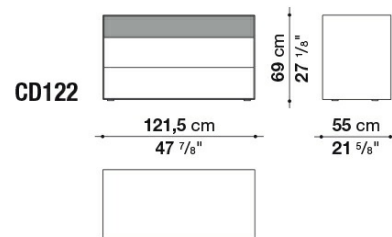


Technical information

Storage unit external frame:
satin painted wood fibre panels

Drawer fronts:
satin or glossy painted wood particles panel

Drawer internal finish:
grey melamine faced wood particles panel

Drawer runners:
TIP-ON fully extractible

CONTEXT

Technical drawings

CD52B

CD77

CD90SX

CD90DX

CONTEXT

CD120

CD52A

CD92

CD122

CD150

CONTEXT

B&B Italia reserves the right to make technological and aesthetic improvements to its models, including changes to the sizes and materials, without notice. The technical drawings do not define the details of the product. The measurements shown are indicative and may undergo changes. In particular, the dimensions relevant to the padded parts are subject to usage tolerances over time caused by the normal adjustment of the padding. For the specific information, please contact the dealer closest to you.