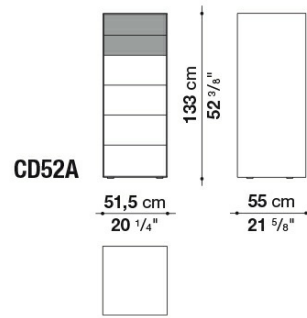


Technical information

Storage unit external frame:
satin painted wood fibre panels

Drawer fronts:
satin or glossy painted wood particles panel

Drawer internal finish:
grey melamine faced wood particles panel

Drawer runners:
TIP-ON fully extractible

CONTEXT

Technical drawings

CD52B

CD77

CD90SX

CD90DX

CONTEXT

CD120

CD52A

CD92

CD122

CD150

CONTEXT

B&B Italia reserves the right to make technological and aesthetic improvements to its models, including changes to the sizes and materials, without notice. The technical drawings do not define the details of the product. The measurements shown are indicative and may undergo changes. In particular, the dimensions relevant to the padded parts are subject to usage tolerances over time caused by the normal adjustment of the padding. For the specific information, please contact the dealer closest to you.