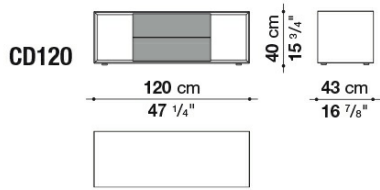


Technical information

Storage unit external frame:
satin painted wood fibre panels

Drawer fronts:
satin or glossy painted wood particles panel

Drawer internal finish:
grey melamine faced wood particles panel

Drawer runners:
TIP-ON fully extractible

CONTEXT

Technical drawings

CD52B

CD77

CD90SX

CD90DX

CONTEXT

CD120

CD52A

CD92

CD122

CD150

CONTEXT

B&B Italia reserves the right to make technological and aesthetic improvements to its models, including changes to the sizes and materials, without notice. The technical drawings do not define the details of the product. The measurements shown are indicative and may undergo changes. In particular, the dimensions relevant to the padded parts are subject to usage tolerances over time caused by the normal adjustment of the padding. For the specific information, please contact the dealer closest to you.