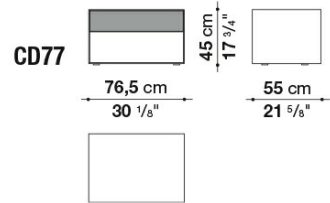

Technical drawings

CD52B

CD77

CD90SX

CD90DX

CONTEXT