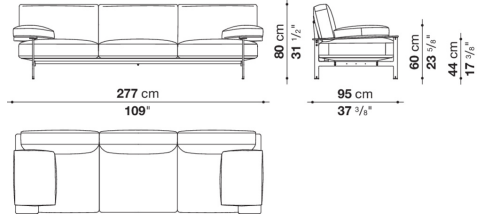

Cover

fabric or leather

CONTEXT

ENQUIRIES
info@contextgallery.com

Tel. 404. 477. 3301
Tel. 800. 886.0867

Technical drawings

DS217N

DS277N