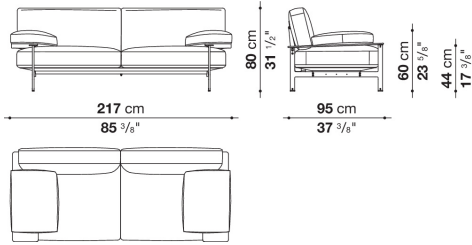

Cover

fabric or leather

CONTEXT

ENQUIRIES
info@contextgallery.com

Tel. 404. 477. 3301
Tel. 800. 886.0867

Technical drawings

DS217N

DS277N