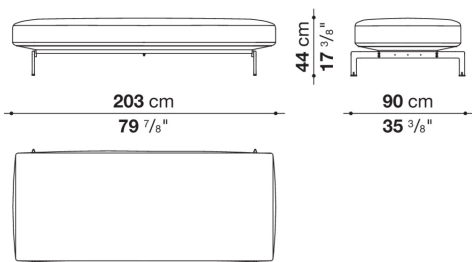

DS203PN

CONTEXT

ENQUIRIES
info@contextgallery.com

Tel. 404. 477. 3301
Tel. 800. 886.0867

contextgallery.com