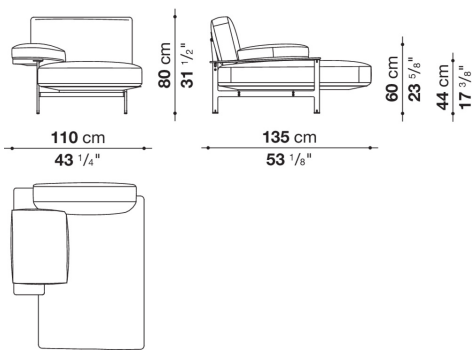

Technical drawings

DS135LSN

CONTEXT

ENQUIRIES
info@contextgallery.com

Tel. 404. 477. 3301
Tel. 800. 886.0867

contextgallery.com