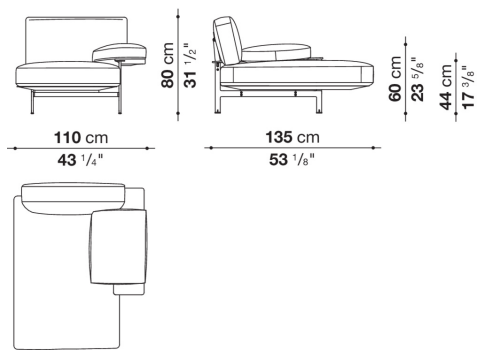

Technical drawings

DS135LDN

CONTEXT

ENQUIRIES
info@contextgallery.com

Tel. 404. 477. 3301
Tel. 800. 886.0867

contextgallery.com