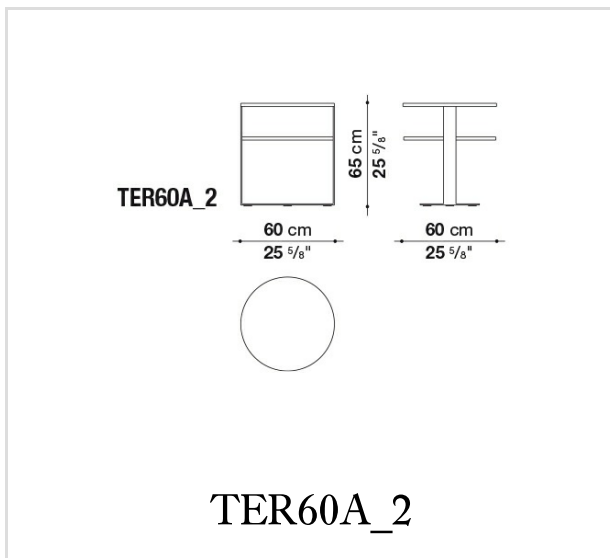

# Technical drawings

B&B Italia reserves the right to make technological and aesthetic improvements to its models, including changes to the sizes and materials, without notice. The technical drawings do not define the details of the product. The measurements shown are indicative and may undergo changes. In particular, the dimensions relevant to the padded parts are subject to usage tolerances over time caused by the normal adjustment of the padding. For the specific information, please contact the dealer closest to you.