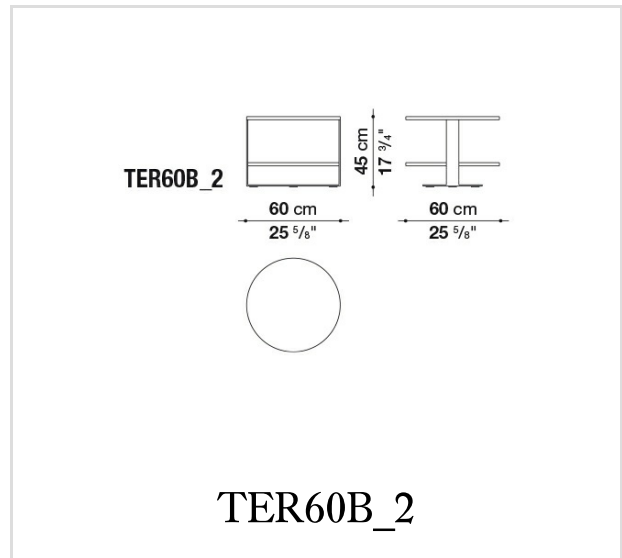

# Technical drawings

B&B Italia reserves the right to make technological and aesthetic improvements to its models, including changes to the sizes and materials, without notice. The technical drawings do not define the details of the product. The measurements shown are indicative and may undergo changes. In particular, the dimensions relevant to the padded parts are subject to usage tolerances over time caused by the normal adjustment of the padding. For the specific information, please contact the dealer closest to you.