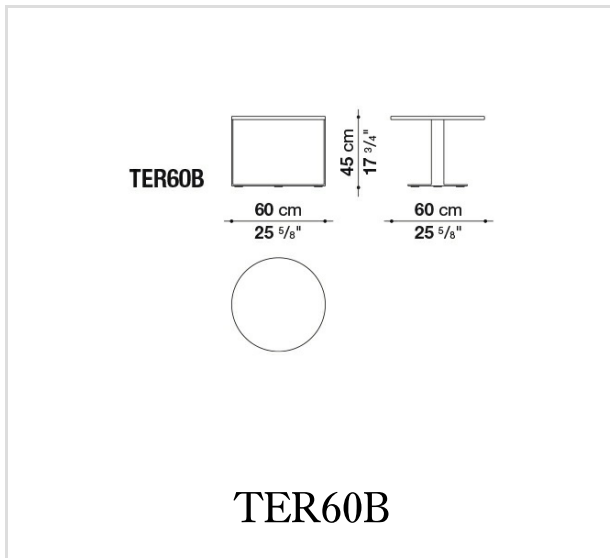

# Technical drawings

B&B Italia reserves the right to make technological and aesthetic improvements to its models, including changes to the sizes and materials, without notice. The technical drawings do not define the details of the product. The measurements shown are indicative and may undergo changes. In particular, the dimensions relevant to the padded parts are subject to usage tolerances over time caused by the normal adjustment of the padding. For the specific information, please contact the dealer closest to you.