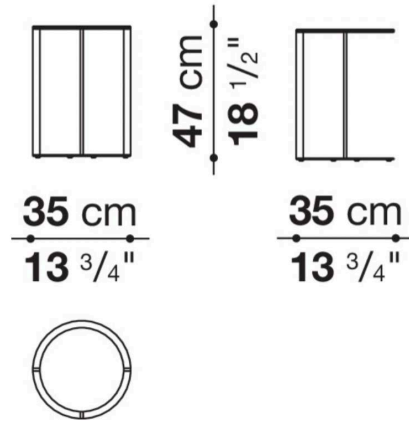

Frank

DESIGNED BY ANTONIO CITTERIO

A large family of storage units enhanced by chromatic variations and plays of bright and matt finishes, while maintaining the formal rigour of the design. They are customised by an important detail: the greater depth of the tops and sides, as compared to the drawers, that contribute a sense of depth to the front. Chest of drawers that develop vertically or horizontally are placed beside elements that are less deep, with fronts that alternate empty portions and drawers, designed for use at the bedside.