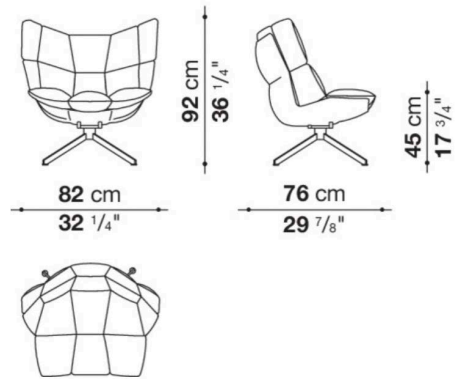

Husk

DESIGNED BY PATRICIA URQUIOLA

"Those who look at a sofa must visually perceive a sense of both mental and physical comfort." Patricia Urquiola has conveyed this concept to the armchair Husk by designing a stiff body made of Hirek® that contains a soft cushion divided into portions, which seem to underscore its ergonomic profile. It is endowed with an original spirit that merges with various styles. Three cushion types: standard, which is large and enveloping, or headrest. With or without an ottoman as footrest.

CONTEXT GALLERY

ENQUIRIES
info@contextgallery.com
Tel. 404. 477. 3301
Tel. 800. 886.0867
contextgallery.com

Ego 705

Ego 407

White Shell
White Painted Aluminum Base

Husk Armchair
Ego 407, White Shell, White Painted Aluminum Base

Husk Armchair
Ego 705, White Shell, White Painted Aluminum Base