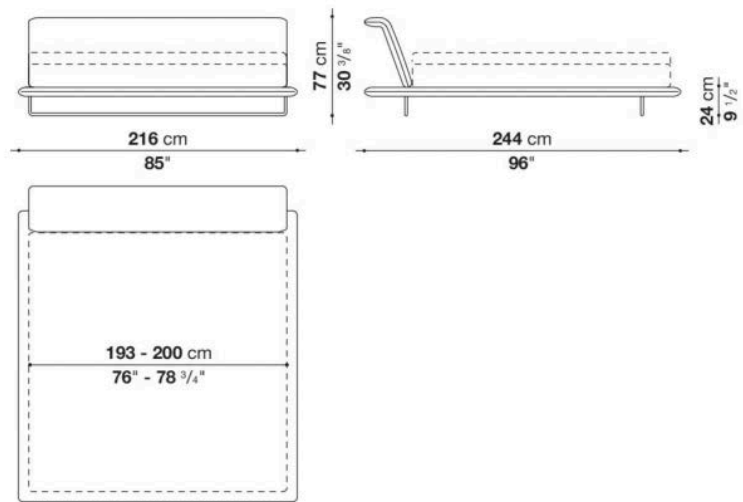

CONTEXT GALLERY

Siena

DESIGNED BY NAOTO FUKASAWA

From the very first glance the Siena bed's airy image is striking with the projecting base that defines the entire perimeter of the bed and which, at the back, becomes a convenient surface to place books and accessories. The backrest is inclined to offer an ideal relaxing position. Impressive from behind, it can even be placed at the center of the room.

ENQUIRIES
info@contextgallery.com
Tel. 404. 477. 3301
Tel. 800. 886.0867
contextgallery.com

Asolo 102

Frame: Bright brushed chrome

Siena bed - Asolo 102
King size