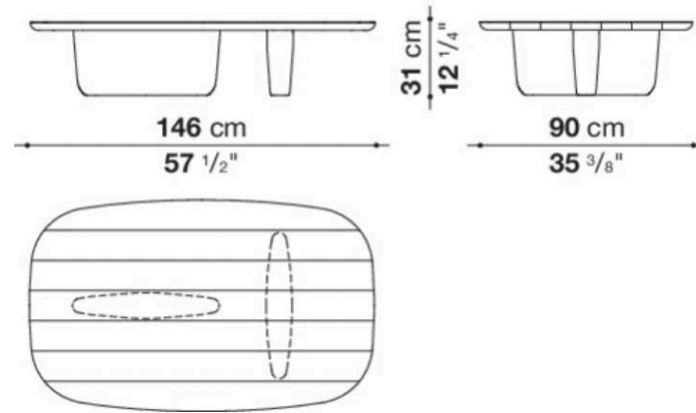

CONTEXT GALLERY

Tobi-Ishi

DESIGNED BY EDWARD & JAY OSGERBY

Tobi-Ishi is a sculptural low table echoing the explicit Zen inspiration of the iconic dining table of the same series. The name itself is a reference to the polished stones (tobi-ishi) used ornamentally in traditional Japanese gardens.

ENQUIRIES
info@contextgallery.com
Tel. 404. 477. 3301
Tel. 800. 886.0867
contextgallery.com

Small Table
Brushed Light Oak