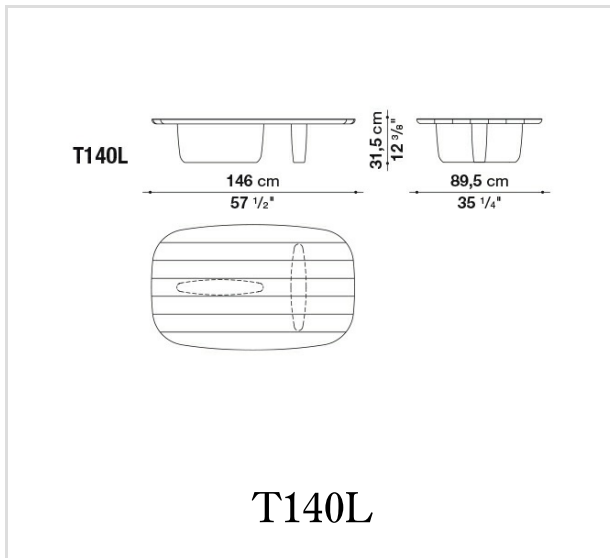

# Technical drawings

B&B Italia reserves the right to make technological and aesthetic improvements to its models, including changes to the sizes and materials, without notice. The technical drawings do not define the details of the product. The measurements shown are indicative and may undergo changes. In particular, the dimensions relevant to the padded parts are subject to usage tolerances over time caused by the normal adjustment of the padding. For the specific information, please contact the dealer closest to you.