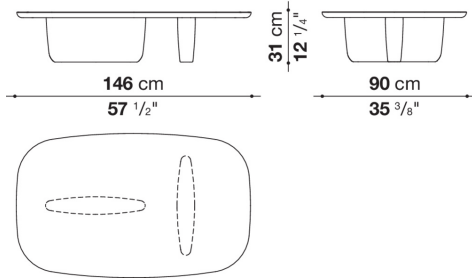

plastic material

Ferrules (T140M)

felt

CONTEXT

ENQUIRIES
info@contextgallery.com

Tel. 404. 477. 3301
Tel. 800. 886.0867

Technical drawings

T140