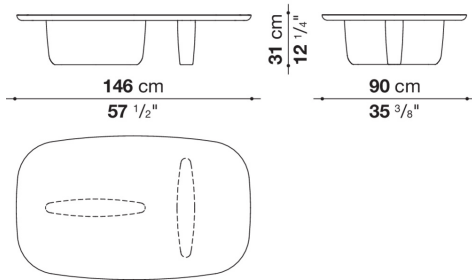

T140M

CONTEXT

ENQUIRIES
info@contextgallery.com

Tel. 404. 477. 3301
Tel. 800. 886. 0867