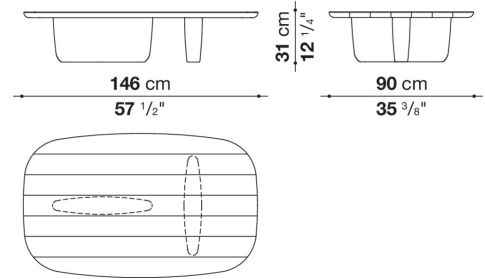

Technical drawings

T140L

CONTEXT

ENQUIRIES
info@contextgallery.com

Tel. 404. 477. 3301
Tel. 800. 886. 0867