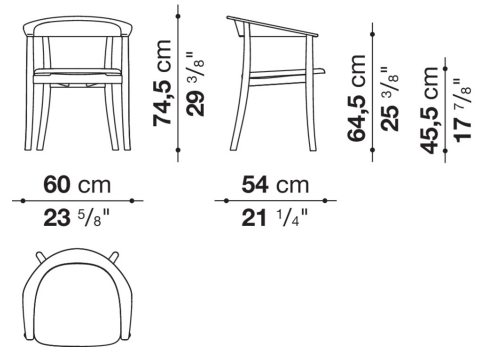

SB60L

CONTEXT

ENQUIRIES
info@contextgallery.com

Tel. 404. 477. 3301
Tel. 800. 886.0867