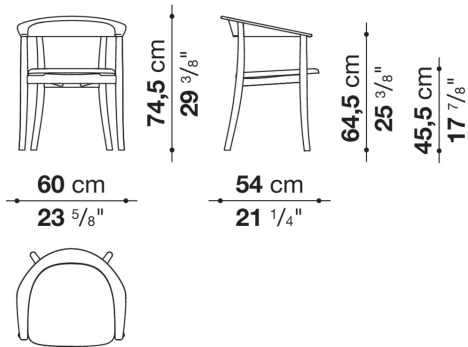

Technical drawings

SB60