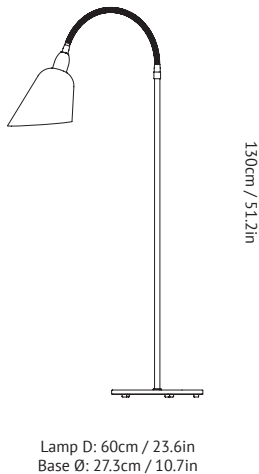

Key to Bellevue is the 45-degree cut shade, enabling the lamp to direct the light without excessive glare. The shape of the shade echoes the design of his beloved Bellevue Petrol Station and continued to appear as a signature design element in Jacobsen's subsequent designs. The slender swan-neck allows the lamp to bend in any direction to optimise its use for a home office, to illuminate a corner or as a reading lamp.

Category	Floor lamp
Production process	The shade is spun into its distinct shape from a single piece of metal.
Environment	Indoor
Materials	Satin polished and lacquered metal, cast iron base, 2 meter fabric cord with on-off switch
Dimensions (cm/in)	Base: Ø: 27.3cm/10.7in Lamp: D: 60cm/23.6in, H: 130cm/51.2in
Weight (kg)	7.7 kg
Colours	Brass, Ivory white & brass, Black & brass, Grey beige & brass, Black & steel
Voltage (V)	220-240V - 50Hz
Light source & energi efficiency class	E27 Max 60 Watt. The luminaire is compatible with bulbs of the energy classes: A++ - E. Bulb is not included.
Certifications	CE, IP20, Class II
Canopy	Included
Cord lenght (cm/in)	200cm/78.7in
Cleaning instructions	Clean with soft dry cloth. Always switch off the electricity supply before cleaning.
Package dimensions (cm/in)	H: 176.0cm/69.3in, W: 28.5cm/11.2in, D: 28.5cm/11.2in