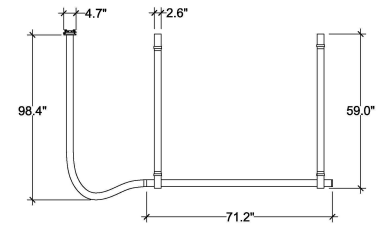

FLOS

C1 - BELT BLACK 2700K 2M UPandDOWN CASAMBI CONTROL - Specification Sheet by Ronan and Erwan Bouroullec, 2020

Mounting	Ceiling Surface
Lamp (Bulb) Description	58W 1961lm 2700K CRI 95
Environment	Indoor - Dry Location
Dimming	Casambi
Finish	Black Leather
Technical and Product Description	Belt by the Bouroullec's is pure unification. A sinuous line whose design strikes balance between the softness of natural leather and the rigidity of a linear aluminum housing and electrical cables. A direct/indirect pendant with independent user dimming control of the upright and the downlight. Available in black, natural leather, and green finishes.

Electrical

Voltage	120-277
IP Rating	IP20

Physical

Construction Material	Extruded aluminum covered in real leather, opal polycarbonate
Weight	11.02 lbs

 03.8530.14.CB Black Leather

Dimensional Image

Certifications