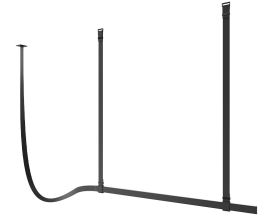

FLOS

C1 - BELT BLACK 2700K 2M UPandDOWN CASAMBI CONTROL - Specification Sheet by Ronan and Erwan Bouroullec, 2020

Mounting	Ceiling Surface
Lamp (Bulb) Description	58W 1961lm 2700K CRI 95
Environment	Indoor - Dry Location
Dimming	Casambi
Finish	Black Leather
Technical and Product Description	Belt by the Bouroullec's is pure unification. A sinuous line whose design strikes balance between the softness of natural leather and the rigidity of a linear aluminum housing and electrical cables. A direct/indirect pendant with independent user dimming control of the upright and the downlight. Available in black, natural leather, and green finishes.

Electrical

Voltage	120-277
IP Rating	IP20

Physical

Construction Material	Extruded aluminum covered in real leather, opal polycarbonate
Weight	11.02 lbs

 03.8530.14.CB Black Leather

Dimensional Image

Certifications