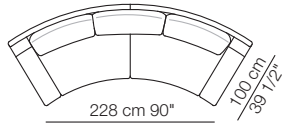

BEN BEN

Divano
Sofa