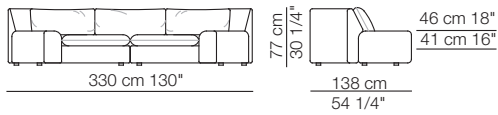

BEN BEN

Divano
Sofa