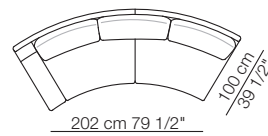

Elementi con 1 bracciolo /
Units with 1 armrest

Elemento senza braccioli /
Unit without armrests