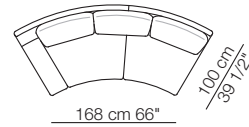

Elementi con 1 bracciolo /
Units with 1 armrest

Elemento senza braccioli /
Unit without armrests