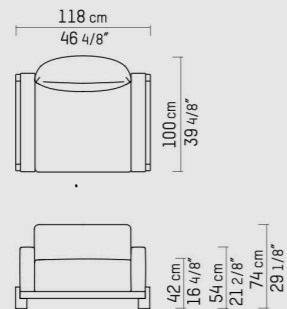

PIETBOON

BENTE LOUNGE SERIES

DESCRIPTION

The BENTE is the first upholstered lounge series in the Piet Boon outdoor collection. The series consists of two complete sofas in fixed sizes, open sofa elements, a coffee table, an armchair and a pouf. Where the existing Piet Boon outdoor collection utilizes angular lines, the BENTE opts for rounded edges on all the wooden parts and a softened backrest detail. Taking the comfort of indoors to the outside living space, reflects the Studio Piet Boon vision on functionality and comfort.

BENTE
Outdoor Lounge Chair

SPECIFICATION

Colors	Natural untreated teak.
Material	Teak frame with stainless steel fittings. Seat and back cushions are made of polyurethane and protected with a waterproof cover. Included grey raincover.