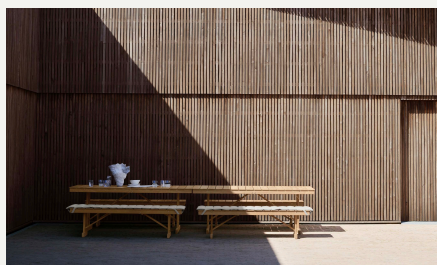

BM1771 Dining Table

BORGE MOGENSEN

CARL HANSEN & SØN

DESCRIPTION

Børge Mogensen's fold-able Outdoor Table was designed back in 1971. Rediscovered by Carl Hansen & Søn, the iconic designer's outdoor table and bench set are reworked to modern sensibilities, yet remain true to the spirit of its original design. Characterized by simple, clean lines, his minimalist design emphasizes craftsmanship and material. Crafted in untreated FSC™-certified teak, the durable design withstands wear and weather conditions to age gracefully over time, acquiring an elegant silver-grey hue. When not in use, the table easily folds up and can be stored away, typical of Mogensen's functionalist approach.

BM1771 Table comes in untreated teak. Pair with BM1871 bench or BM4570 fold-able dining chairs to complete the set.