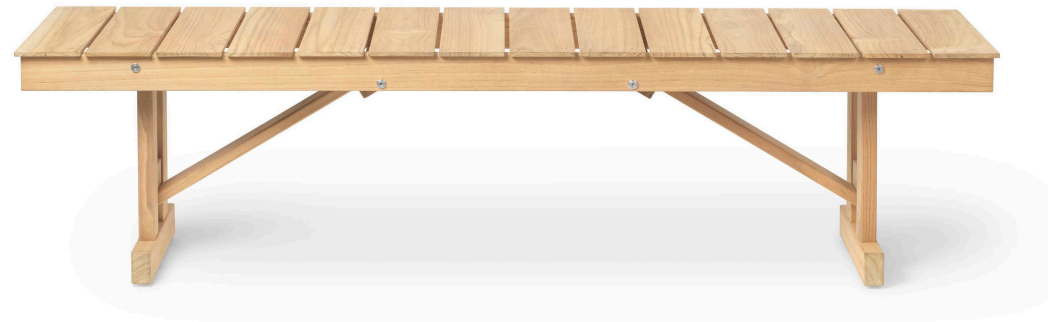

# BM1871 Bench

BORGE MOGENSEN

CARL HANSEN & SØN

## DESCRIPTION

Børge Mogensen's fold-able outdoor bench was designed in 1971 along with the BM1771 Dining Table. Rediscovered by Carl Hansen & Søn, the iconic designer's outdoor pieces have been reworked for modern sensibilities, yet remain true to the spirit of its original design. Characterized by simple, clean lines, his minimalist design emphasizes craftsmanship and material. The series' bench is set on sturdy legs that tuck neatly inside the elegant slatted seat for easy storage when not in use. Available for additional comfort are padded cushions in weather-resistant Sunbrella fabric.