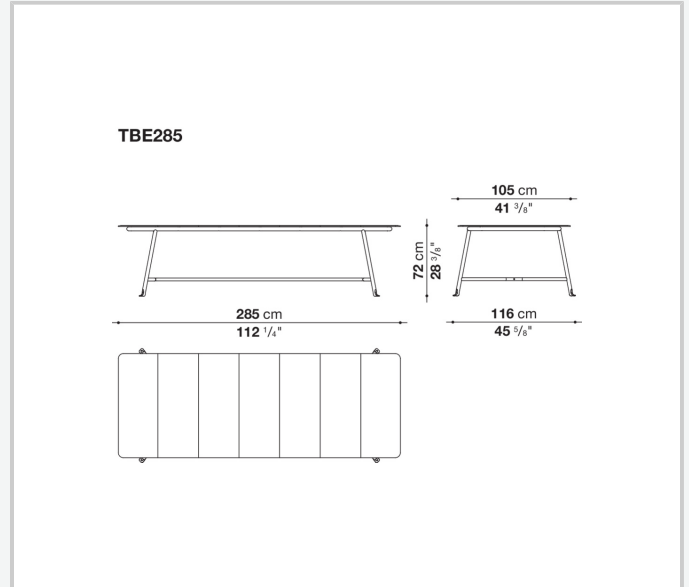

Technical drawings

CONTEXT

ENQUIRIES
info@contextgallery.com

Tel. 404. 477. 3301
Tel. 800. 886. 0867

contextgallery.com