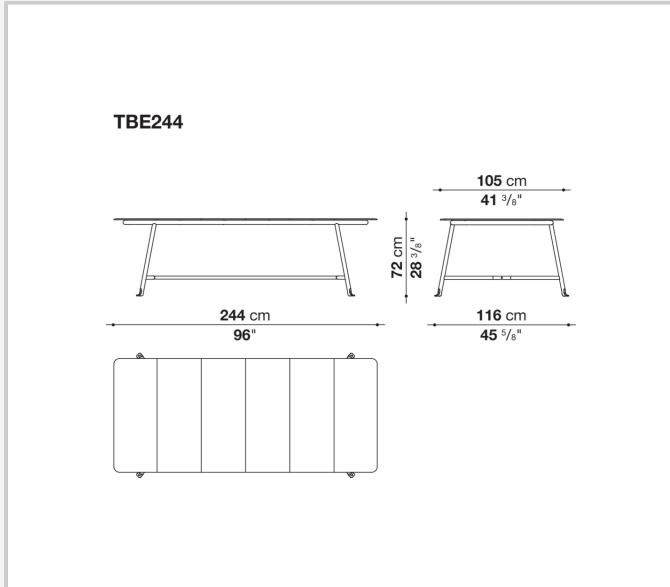

Technical drawings

CONTEXT

ENQUIRIES
info@contextgallery.com

Tel. 404. 477. 3301
Tel. 800. 886. 0867

contextgallery.com