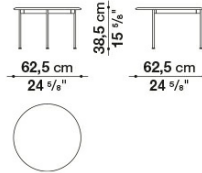

Technical drawings

TBE4

TBE6

TBE6

TBE8

TBE121

CONTEXT