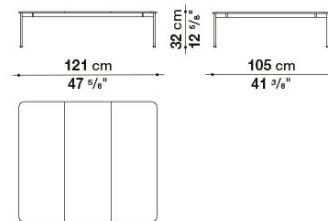

# Technical drawings

**TBE4**

**TBE4**

**TBE6**

**TBE6**

**TBE8**

**TBE8**

**TBE121**

**TBE121**

**CONTEXT**

B&B Italia reserves the right to make technological and aesthetic improvements to its models, including changes to the sizes and materials, without notice. The technical drawings do not define the details of the product. The measurements shown are indicative and may undergo changes. In particular, the dimensions relevant to the padded parts are subject to usage tolerances over time caused by the normal adjustment of the padding. For the specific information, please contact the dealer closest to you.