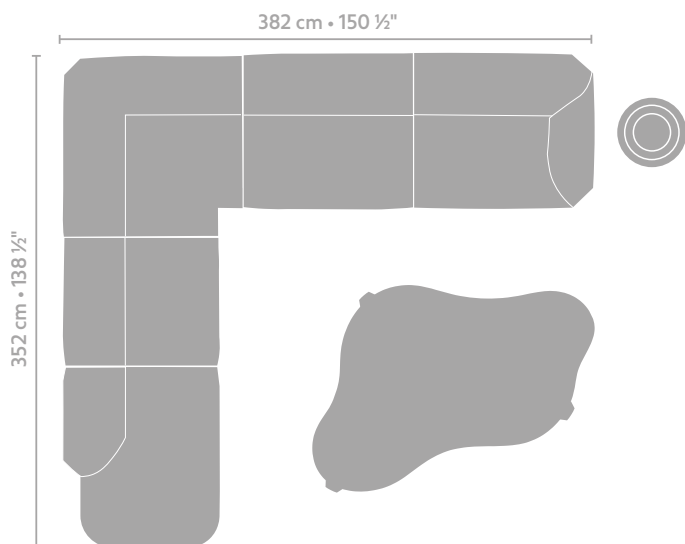

CONFIGURATION 2

- Element arm R
- Central element 122 x 113
- Corner
- Central element 92 x 113
- Terminal element L
- Isola coffee table 226 x 148
- Alto light large