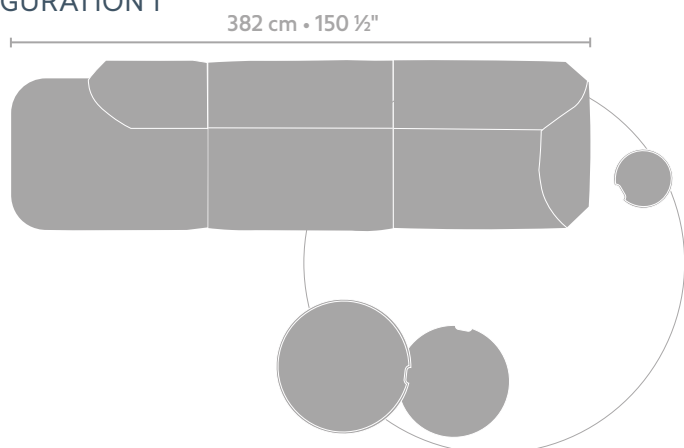

BROADWAY

ENQUIRIES
info@contextgallery.com
Tel. 404. 477. 3301
Tel. 800. 886.6867
contextgallery.com

CONFIGURATION 1

- Element arm R
- Central element 122 x 113
- Terminal element L
- Clamp coffee table 90 x 30
- Clamp coffee table 75 x 40
- Clamp side table 40 x 50
- Gravel carpet 250