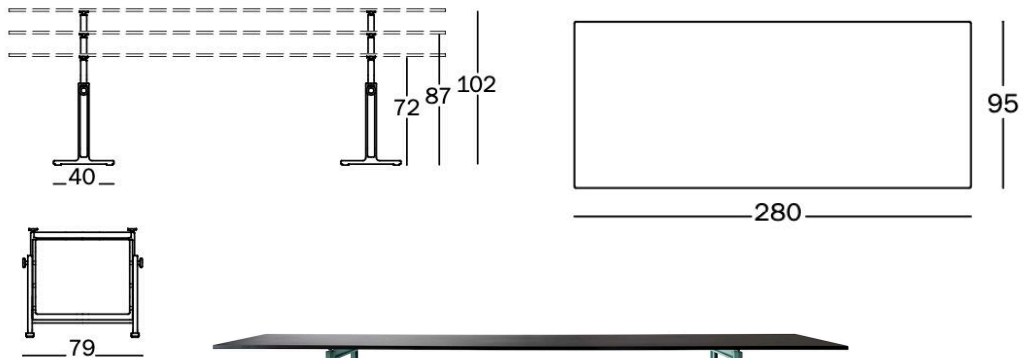

MAGIS

Brut - Konstantin Grcic, 2017

Table.

Material: Pair of trestles in cast-iron, painted in polyester powder, adjustable in height. Tops in veneered oak or in steel plate, electro-galvanized and painted in polyester powder.

Note: Dimensions are in metric

CONTEXT

ENQUIRIES
info@contextgallery.com

Tel. 404. 477. 3301
Tel. 800. 886.0867

contextgallery.com