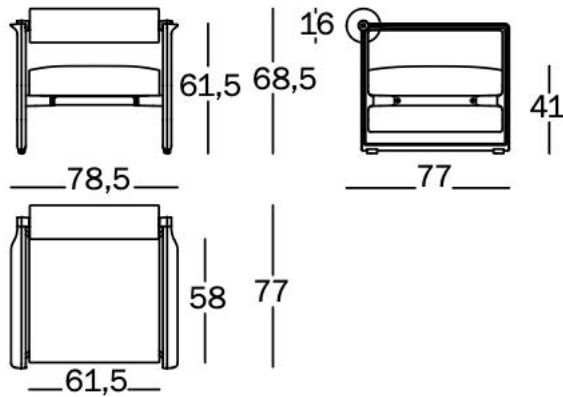

MAGIS

Brut - Konstantin Grcic, 2018

Lounge Chair.

Material: Frame in cast-iron painted in polyester powder.

Upholstery in expanded polyurethane with removable cover in fabric Kvadrat (Divina MD, Divina Mélange, Hero, Vidar) or Torri Lana (Rico) or Glamour (Azimut, Amby, Globo, Shee).

Note: Dimensions are in metric

CONTEXT

ENQUIRIES
info@contextgallery.com

Tel. 404. 477. 3301
Tel. 800. 886.0867

contextgallery.com