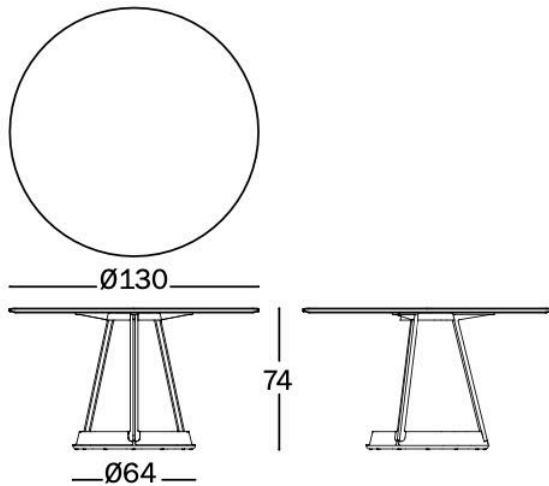

MAGIS

Brut - Konstantin Grcic, 2017

Round Table.

Material: frame in cast-iron, painted in polyester powder. Top in Carrara or Marquina marble.

Note: Dimensions are in metric

CONTEXT

ENQUIRIES
info@contextgallery.com