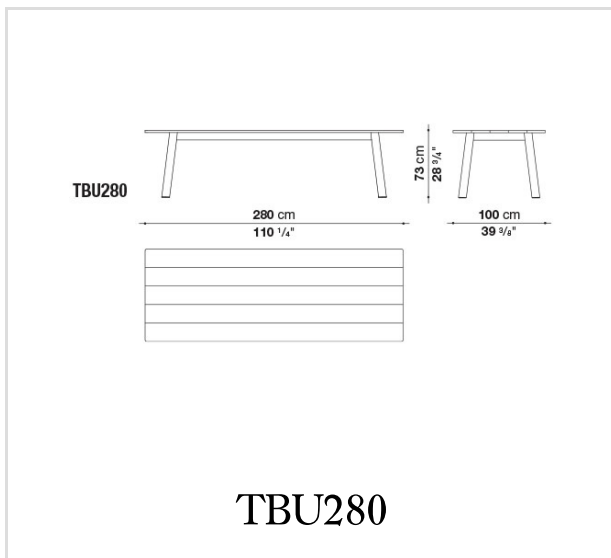

Technical information

Technical drawings

B&B Italia reserves the right to make technological and aesthetic improvements to its models, including changes to the sizes and materials, without notice. The technical drawings do not define the details of the product. The measurements shown are indicative and may undergo changes. In particular, the dimensions relevant to the padded parts are subject to usage tolerances over time caused by the normal adjustment of the padding. For the specific information, please contact the dealer closest to you.