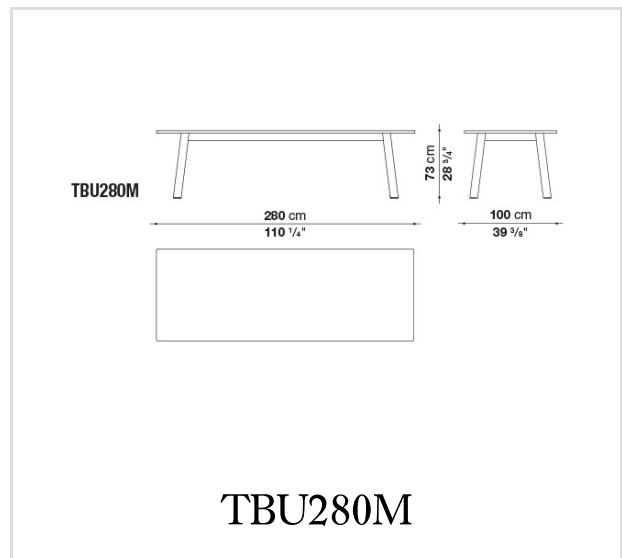

Technical information

Technical drawings

B&B Italia reserves the right to make technological and aesthetic improvements to its models, including changes to the sizes and materials, without notice. The technical drawings do not define the details of the product. The measurements shown are indicative and may undergo changes. In particular, the dimensions relevant to the padded parts are subject to usage tolerances over time caused by the normal adjustment of the padding. For the specific information, please contact the dealer closest to you.