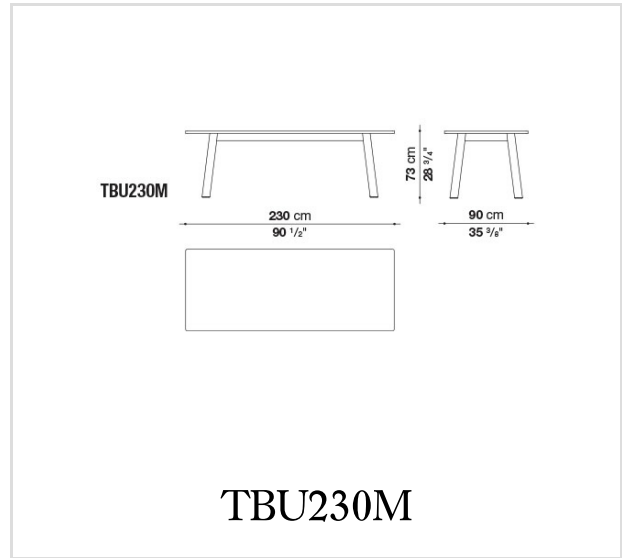

Technical information

Technical drawings

B&B Italia reserves the right to make technological and aesthetic improvements to its models, including changes to the sizes and materials, without notice. The technical drawings do not define the details of the product. The measurements shown are indicative and may undergo changes. In particular, the dimensions relevant to the padded parts are subject to usage tolerances over time caused by the normal adjustment of the padding. For the specific information, please contact the dealer closest to you.