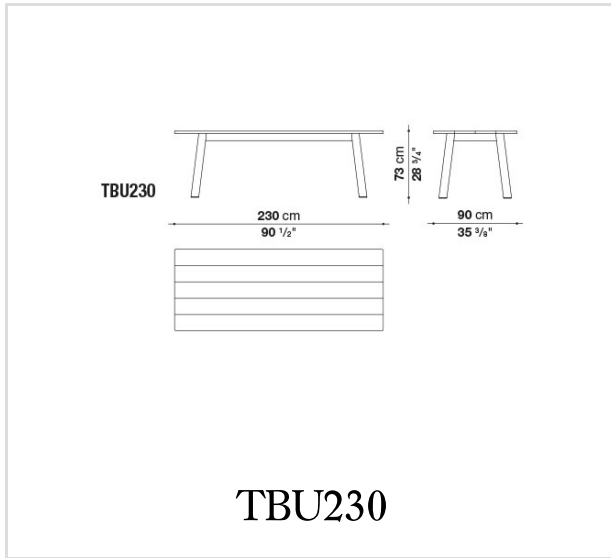

Technical information

Technical drawings

B&B Italia reserves the right to make technological and aesthetic improvements to its models, including changes to the sizes and materials, without notice. The technical drawings do not define the details of the product. The measurements shown are indicative and may undergo changes. In particular, the dimensions relevant to the padded parts are subject to usage tolerances over time caused by the normal adjustment of the padding. For the specific information, please contact the dealer closest to you.