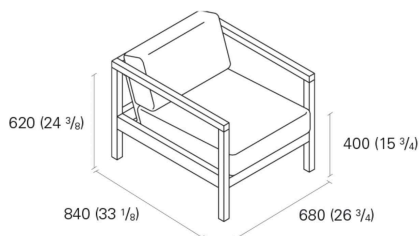

EC01 BYRON
LOUNGE CHAIR
DESIGN: FLORIAN ASCHE, PHILIPP MAINZER, 1999

The Byron lounge chair is a modern take on a classic smoking chair, distinguishable by clean lines and distinctive solid wood armrests. Byron is crafted from oiled European oak or European walnut with armrests of 40 MM (1 5/8 INCH) in thickness. Its seat height is 400 MM (15 3/4 INCH). Comfortable seating is ensured with upholstery belts and high-quality foam cushions. There are no fixed upholstered elements as the cushions can be removed and are easy to clean. Byron is a versatile and unique item for private and public use.

DIMENSIONS

l x w/d x h

26 3/4" x 33 1/8" x 24 3/8"

CONTEXT

ENQUIRIES
info@contextgallery.com

Tel. 404. 477. 3301
Tel. 800. 886.0867

contextgallery.com