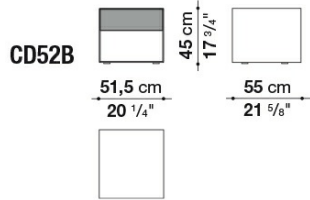

Technical drawings

CD52B