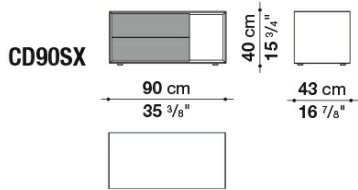

Technical drawings

CD52B

CD77