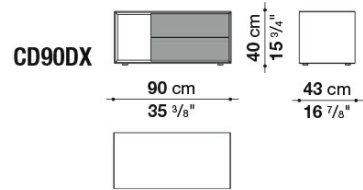

## Technical information

Storage unit external frame:  
satin painted wood fibre panels

Drawer fronts:  
satin or glossy painted wood particles panel

Drawer internal finish:  
grey melamine faced wood particles panel

# Technical drawings

**CD52B**

**CD77**

**CD90SX**

**CD90DX**

**CD120**

**CD52A**

**CD92**