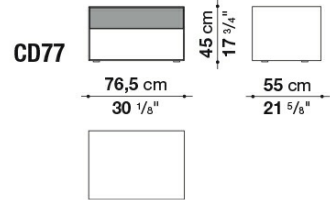

Technical drawings

CD52B

CD77