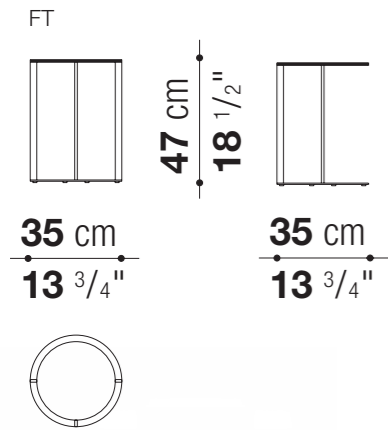

Frank

DESIGNED BY ANTONIO CITTERIO

The Frank collection features a wide range of finish options in neutral or bright colours. The asymmetrical position of the vertical elements enables the base to be drawn as close as possible to the seats. Through this program it is available in bronzed nickel.

0174B
bronzed
nickel painted