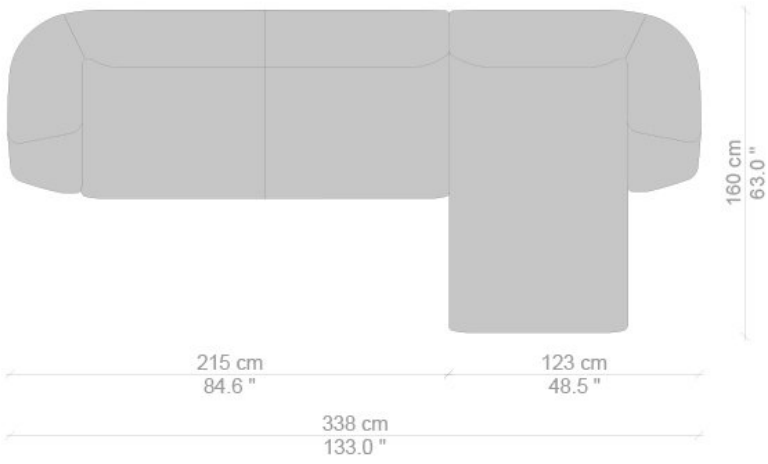

CONTEXT

ENQUIRIES
info@contextgallery.com

Tel. 404. 477. 3301
Tel. 800. 886.0867

contextgallery.com
contextcontract.com