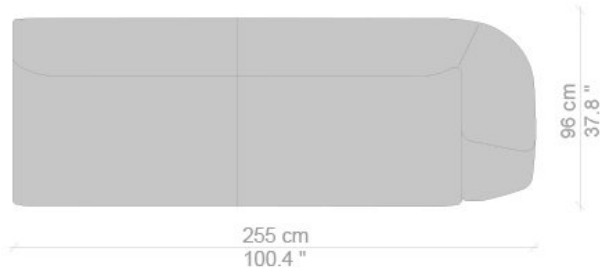

CONTEXT

ENQUIRIES
info@contextgallery.com

Tel. 404. 477. 3301
Tel. 800. 886.0867

contextgallery.com
contextcontract.com