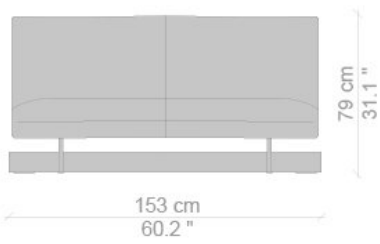

CONTEXT

ENQUIRIES
info@contextgallery.com

Tel. 404. 477. 3301
Tel. 800. 886.0867

contextgallery.com
contextcontract.com