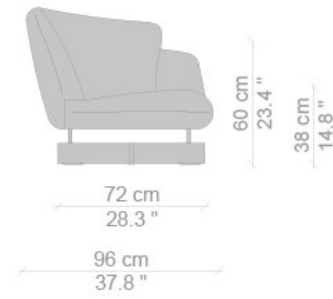

CONTEXT

ENQUIRIES
info@contextgallery.com

Tel. 404. 477. 3301
Tel. 800. 886.0867

contextgallery.com
contextcontract.com