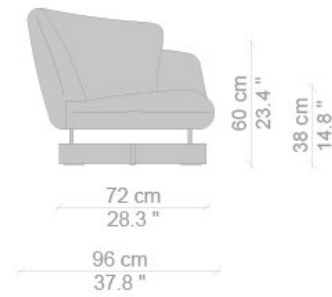

CONTEXT

ENQUIRIES
info@contextgallery.com

Tel. 404. 477. 3301
Tel. 800. 886.0867

contextgallery.com
contextcontract.com