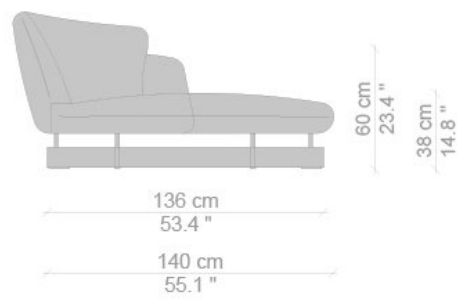

CONTEXT

ENQUIRIES
info@contextgallery.com
Tel. 404. 477. 3301
Tel. 800. 886.0867
contextgallery.com
contextcontract.com