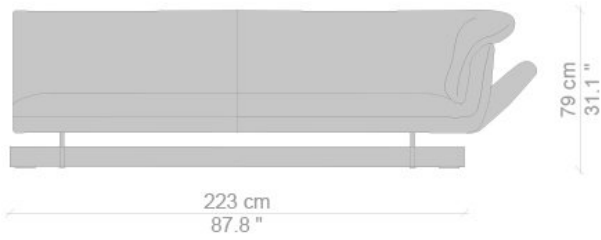

CONTEXT

ENQUIRIES
info@contextgallery.com

Tel. 404. 477. 3301
Tel. 800. 886.0867

contextgallery.com
contextcontract.com