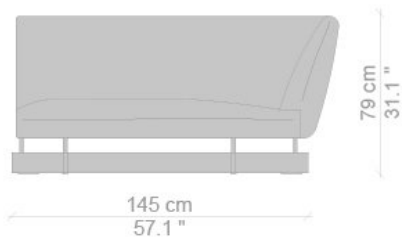

CONTEXT

ENQUIRIES
info@contextgallery.com

Tel. 404. 477. 3301
Tel. 800. 886.0867

contextgallery.com
contextcontract.com