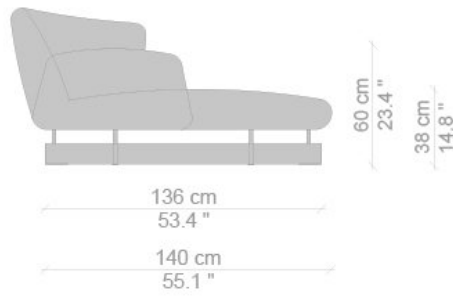

CONTEXT

ENQUIRIES
info@contextgallery.com

Tel. 404. 477. 3301
Tel. 800. 886.0867

contextgallery.com
contextcontract.com