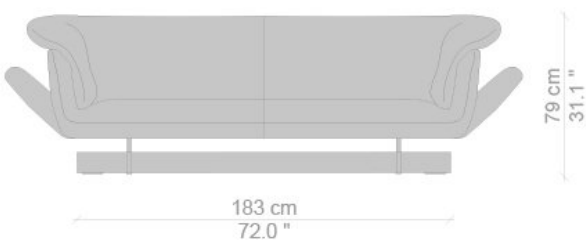

# CONTEXT

ENQUIRIES  
info@contextgallery.com

Tel. 404. 477. 3301  
Tel. 800. 886.0867

contextgallery.com  
contextcontract.com