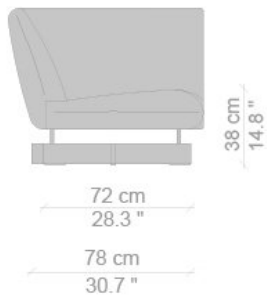

CONTEXT

ENQUIRIES
info@contextgallery.com

Tel. 404. 477. 3301
Tel. 800. 886.0867

contextgallery.com
contextcontract.com