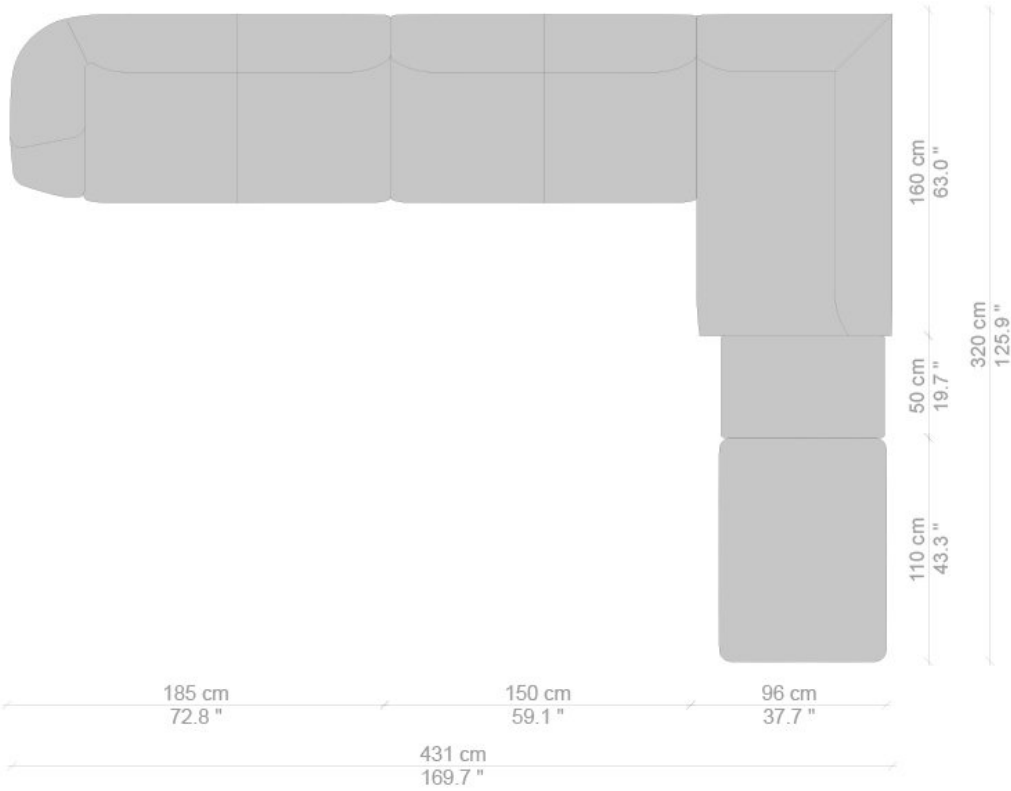

CONTEXT

ENQUIRIES
info@contextgallery.com

Tel. 404. 477. 3301
Tel. 800. 886.0867

contextgallery.com
contextcontract.com