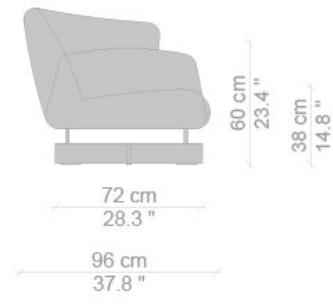

CONTEXT

ENQUIRIES
info@contextgallery.com

Tel. 404. 477. 3301
Tel. 800. 886.0867

contextgallery.com
contextcontract.com