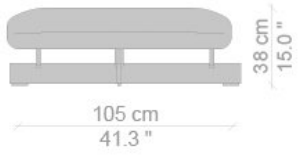

CONTEXT

ENQUIRIES
info@contextgallery.com

Tel. 404. 477. 3301
Tel. 800. 886.0867

contextgallery.com
contextcontract.com