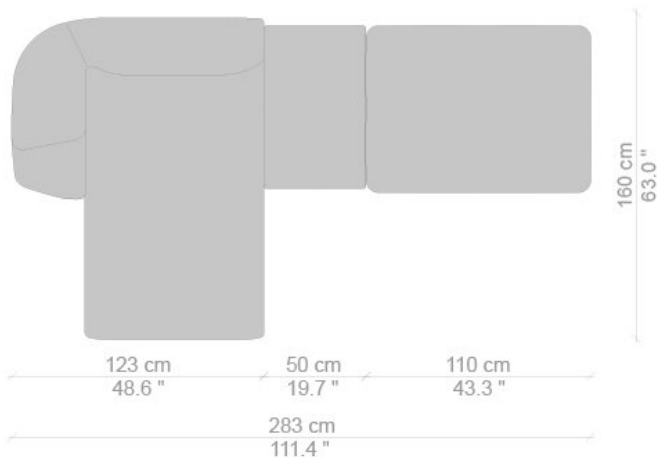

CONTEXT

ENQUIRIES
info@contextgallery.com

Tel. 404. 477. 3301
Tel. 800. 886.0867

contextgallery.com
contextcontract.com