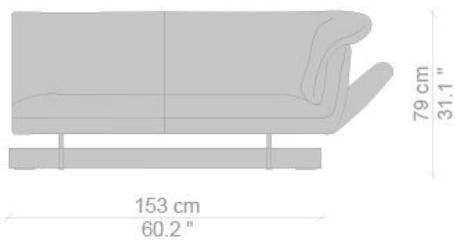

# CONTEXT

ENQUIRIES  
info@contextgallery.com

Tel. 404. 477. 3301  
Tel. 800. 886.0867

contextgallery.com  
contextcontract.com