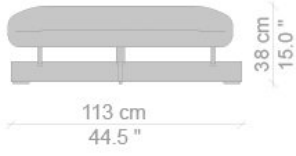

CONTEXT

ENQUIRIES
info@contextgallery.com

Tel. 404. 477. 3301
Tel. 800. 886.0867

contextgallery.com
contextcontract.com