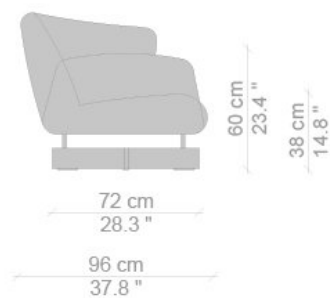

# CONTEXT

ENQUIRIES  
info@contextgallery.com

Tel. 404. 477. 3301  
Tel. 800. 886.0867

contextgallery.com  
contextcontract.com