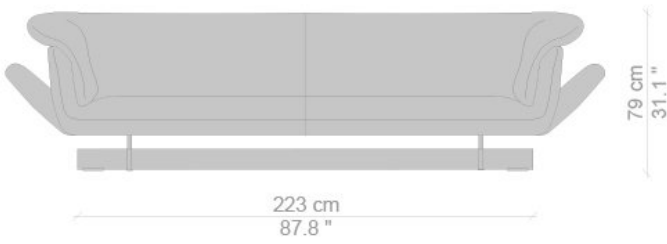

CONTEXT

ENQUIRIES
info@contextgallery.com

Tel. 404. 477. 3301
Tel. 800. 886.0867

contextgallery.com
contextcontract.com