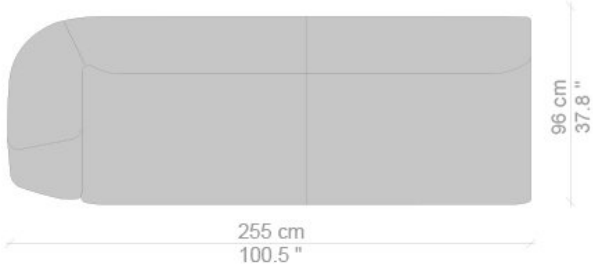

CONTEXT

ENQUIRIES
info@contextgallery.com

Tel. 404. 477. 3301
Tel. 800. 886.0867

contextgallery.com
contextcontract.com