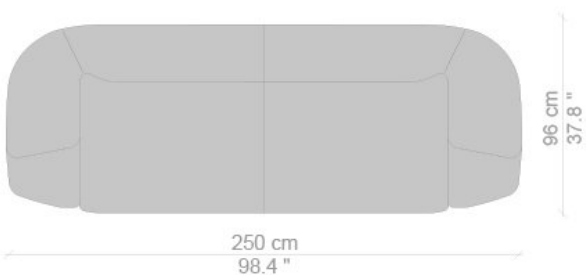

# CONTEXT

ENQUIRIES  
info@contextgallery.com

Tel. 404. 477. 3301  
Tel. 800. 886.0867

contextgallery.com  
contextcontract.com