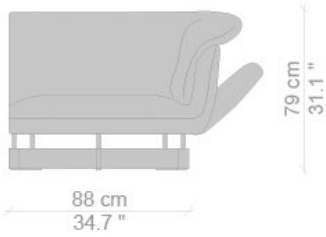

CONTEXT

ENQUIRIES
info@contextgallery.com
Tel. 404. 477. 3301
Tel. 800. 886.0867
contextgallery.com
contextcontract.com