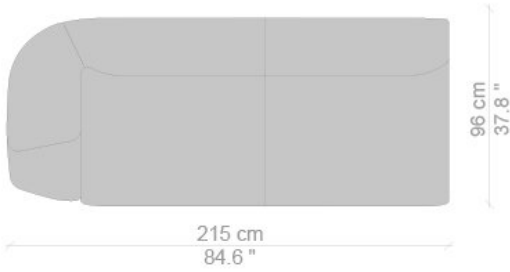

CONTEXT

ENQUIRIES
info@contextgallery.com

Tel. 404. 477. 3301
Tel. 800. 886.0867

contextgallery.com
contextcontract.com