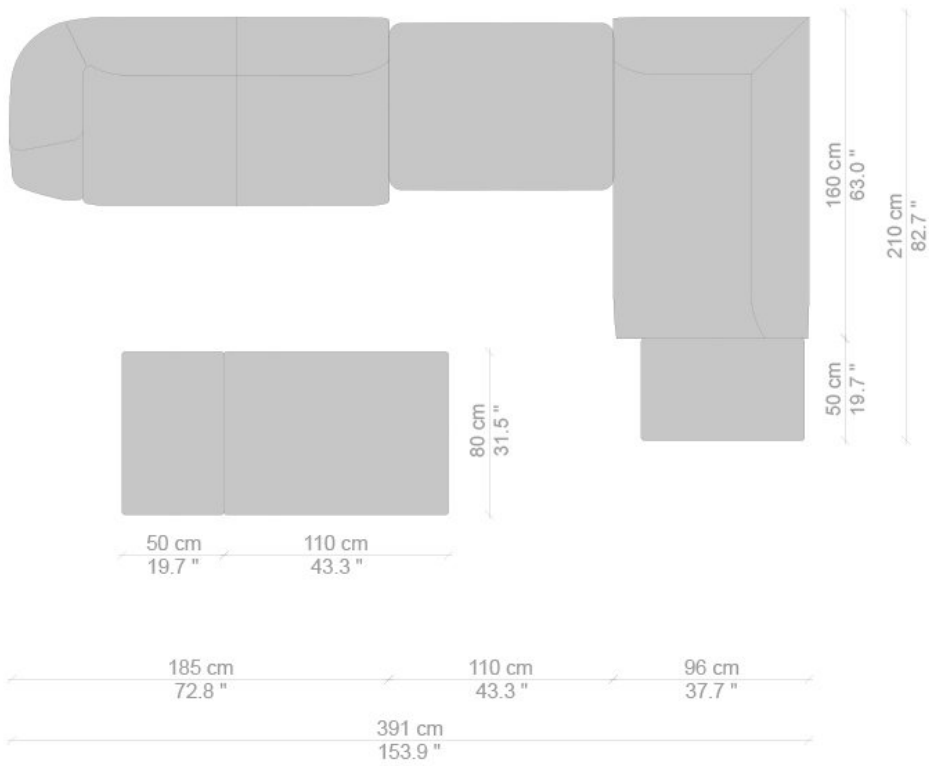

CONTEXT

ENQUIRIES
info@contextgallery.com
Tel. 404. 477. 3301
Tel. 800. 886.0867
contextgallery.com
contextcontract.com