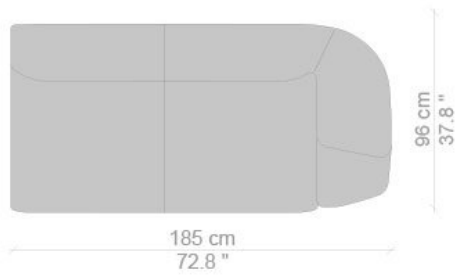

# CONTEXT

ENQUIRIES  
info@contextgallery.com

Tel. 404. 477. 3301  
Tel. 800. 886.0867

contextgallery.com  
contextcontract.com