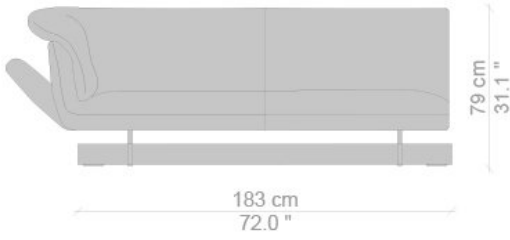

CONTEXT

ENQUIRIES
info@contextgallery.com

Tel. 404. 477. 3301
Tel. 800. 886.0867

contextgallery.com
contextcontract.com