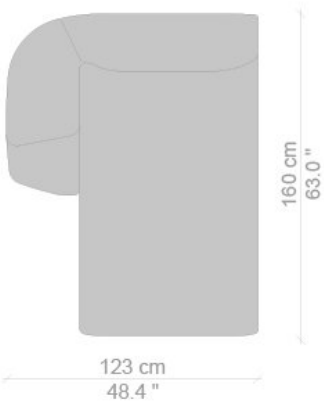

CONTEXT

ENQUIRIES
info@contextgallery.com

Tel. 404. 477. 3301
Tel. 800. 886.0867

contextgallery.com
contextcontract.com