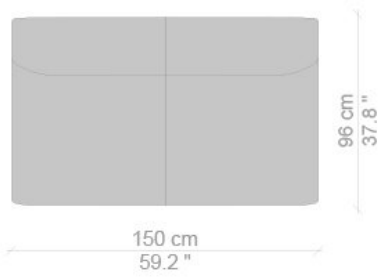

CONTEXT

ENQUIRIES
info@contextgallery.com

Tel. 404. 477. 3301
Tel. 800. 886.0867

contextgallery.com
contextcontract.com