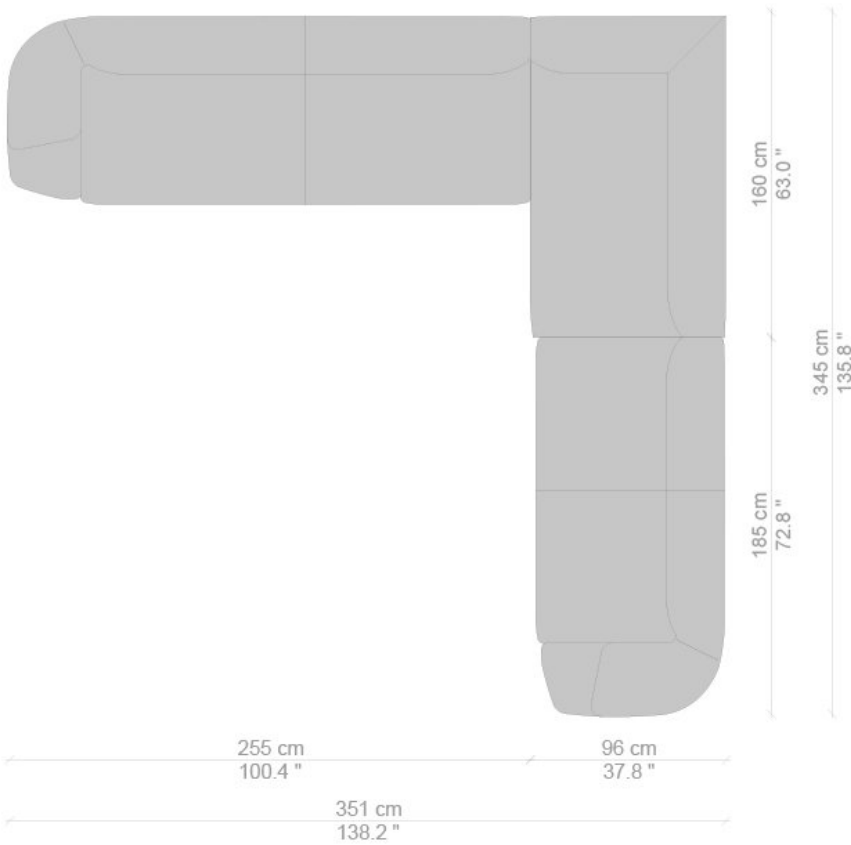

CONTEXT

ENQUIRIES
info@contextgallery.com

Tel. 404. 477. 3301
Tel. 800. 886.0867

contextgallery.com
contextcontract.com