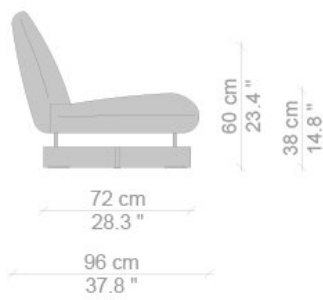

CONTEXT

ENQUIRIES
info@contextgallery.com

Tel. 404. 477. 3301
Tel. 800. 886.0867

contextgallery.com
contextcontract.com