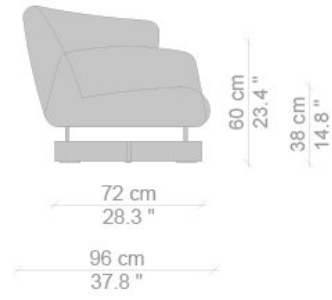

CONTEXT

ENQUIRIES
info@contextgallery.com

Tel. 404. 477. 3301
Tel. 800. 886.0867

contextgallery.com
contextcontract.com