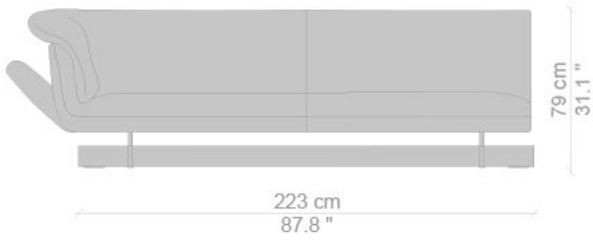

CONTEXT

ENQUIRIES
info@contextgallery.com

Tel. 404. 477. 3301
Tel. 800. 886.0867

contextgallery.com
contextcontract.com