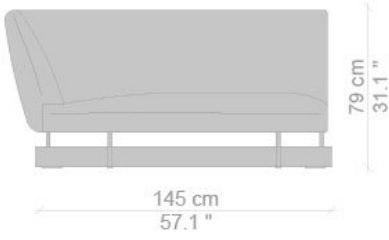

CONTEXT

ENQUIRIES
info@contextgallery.com

Tel. 404. 477. 3301
Tel. 800. 886.0867

contextgallery.com
contextcontract.com