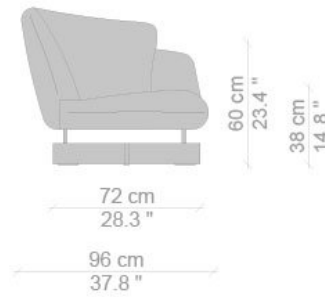

# CONTEXT

ENQUIRIES  
info@contextgallery.com

Tel. 404. 477. 3301  
Tel. 800. 886.0867

contextgallery.com  
contextcontract.com