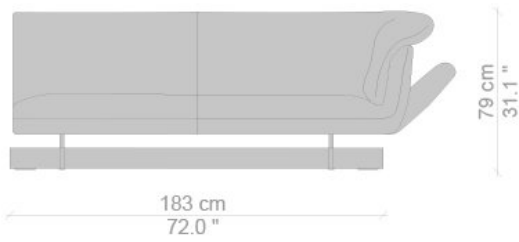

CONTEXT

ENQUIRIES
info@contextgallery.com

Tel. 404. 477. 3301
Tel. 800. 886.0867

contextgallery.com
contextcontract.com