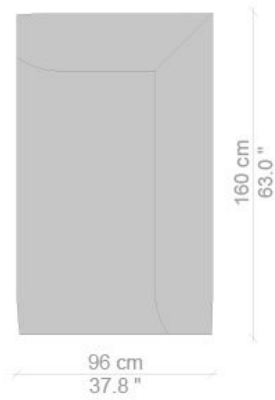

CONTEXT

ENQUIRIES
info@contextgallery.com

Tel. 404. 477. 3301
Tel. 800. 886.0867

contextgallery.com
contextcontract.com