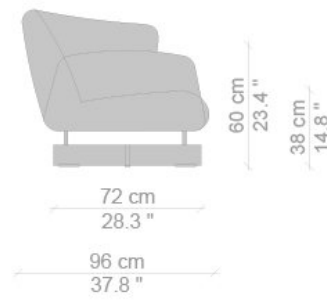

CONTEXT

ENQUIRIES
info@contextgallery.com

Tel. 404. 477. 3301
Tel. 800. 886.0867

contextgallery.com
contextcontract.com