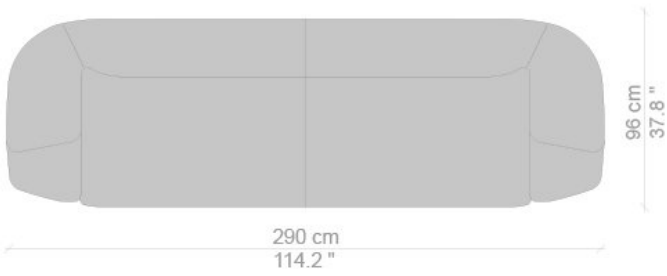

CONTEXT

ENQUIRIES
info@contextgallery.com

Tel. 404. 477. 3301
Tel. 800. 886.0867

contextgallery.com
contextcontract.com