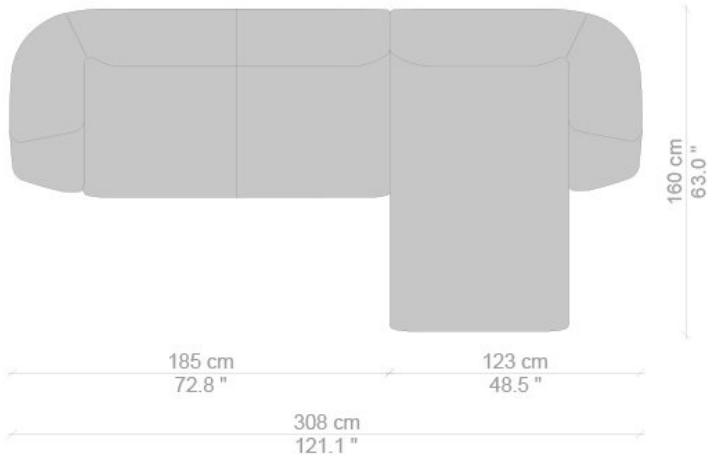

CONTEXT

ENQUIRIES
info@contextgallery.com
Tel. 404. 477. 3301
Tel. 800. 886.0867
contextgallery.com
contextcontract.com