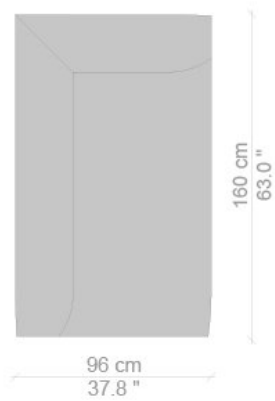

CONTEXT

ENQUIRIES
info@contextgallery.com

Tel. 404. 477. 3301
Tel. 800. 886.0867

contextgallery.com
contextcontract.com