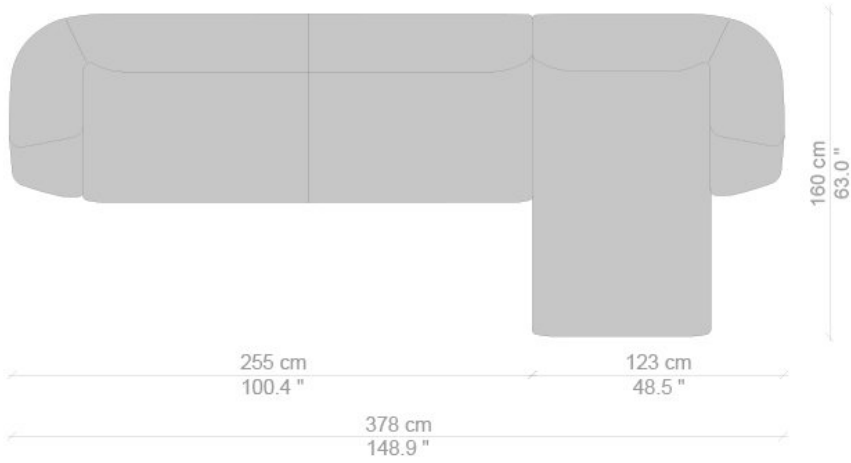

CONTEXT

ENQUIRIES
info@contextgallery.com

Tel. 404. 477. 3301
Tel. 800. 886.0867

contextgallery.com
contextcontract.com