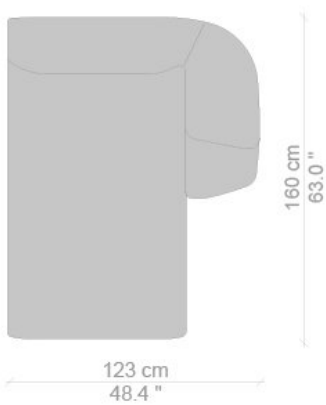

CONTEXT

ENQUIRIES
info@contextgallery.com
Tel. 404. 477. 3301
Tel. 800. 886.0867
contextgallery.com
contextcontract.com