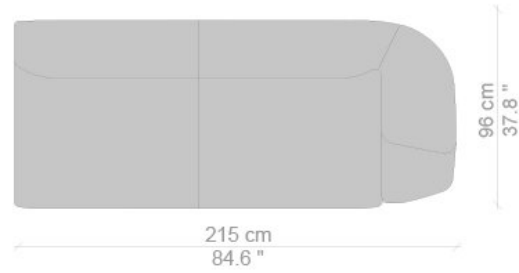

CONTEXT

ENQUIRIES
info@contextgallery.com

Tel. 404. 477. 3301
Tel. 800. 886.0867

contextgallery.com
contextcontract.com