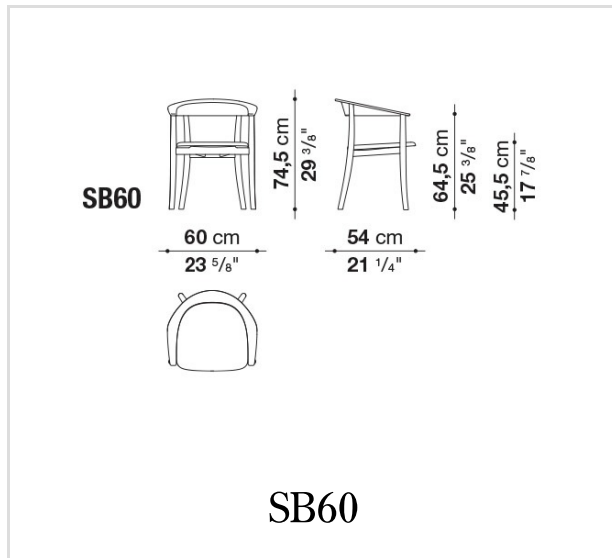

Technical drawings

B&B Italia reserves the right to make technological and aesthetic improvements to its models, including changes to the sizes and materials, without notice. The technical drawings do not define the details of the product. The measurements shown are indicative and may undergo changes. In particular, the dimensions relevant to the padded parts are subject to usage tolerances over time caused by the normal adjustment of the padding. For the specific information, please contact the dealer closest to you.