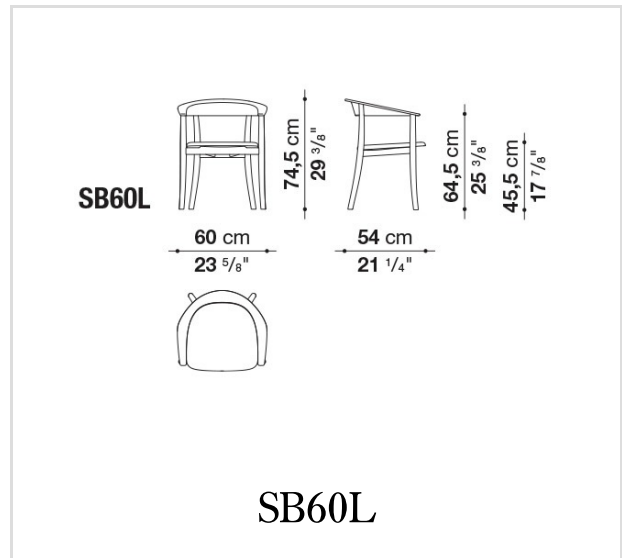

Technical drawings

B&B Italia reserves the right to make technological and aesthetic improvements to its models, including changes to the sizes and materials, without notice. The technical drawings do not define the details of the product. The measurements shown are indicative and may undergo changes. In particular, the dimensions relevant to the padded parts are subject to usage tolerances over time caused by the normal adjustment of the padding. For the specific information, please contact the dealer closest to you.