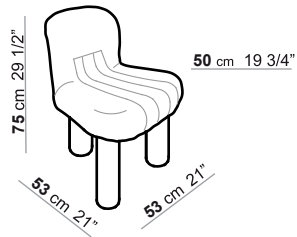

Option for lacquered base : Burnished.

FEET : casters.

COVER : fabric, leather or fur. Fully removable cover, except for leather version.

Dimensions

low version

high version

Weight : 22 lbs
(approximate weight)