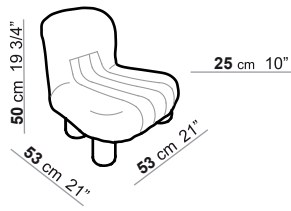

Option for lacquered base : Burnished.

FEET : casters.

COVER : fabric, leather or fur. Fully removable cover, except for leather version.

Dimensions

low version

high version

Weight : 22 lbs
(approximate weight)