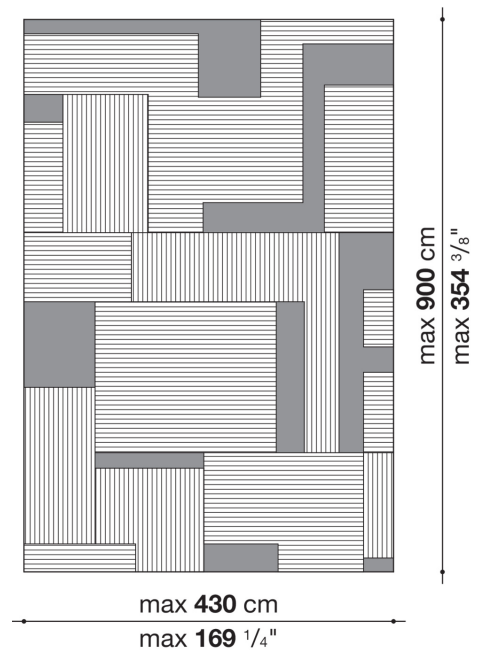

TCD

CONTEXT

ENQUIRIES
info@contextgallery.com

Tel. 404. 477. 3301
Tel. 800. 886.0867