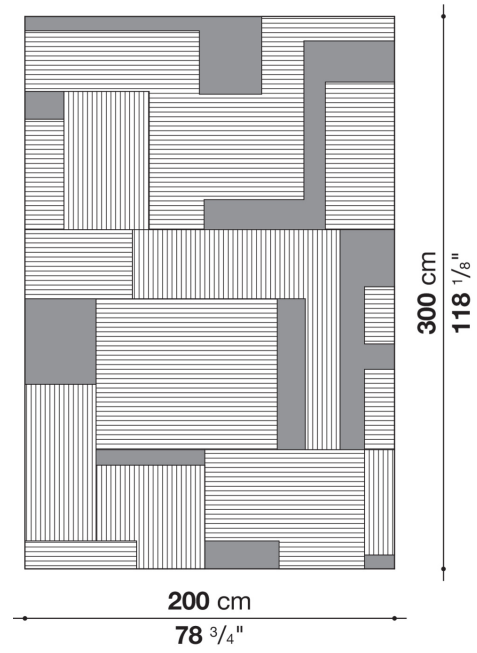


Caldes

COMPLEMENTS

2018

B&B Italia Cr&S

CONTEXT

ENQUIRIES
info@contextgallery.com
Tel. 404. 477. 3301
Tel. 800. 886.0867
contextgallery.com

Description

Carpets in 80% Visrayon and 20% Botanical Silk available in nine colours. The range includes a round version, in one size or rectangular in three sizes, both of which can also be made to measure.

Technical information

Material

80% Visrayon and 20% Botanical Silk

Technical drawings

TCD1

TCD2

TCD3

TCD4