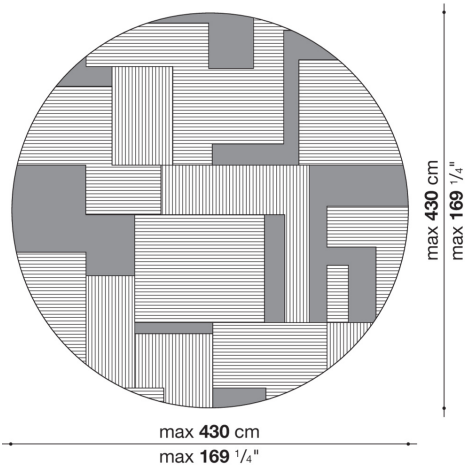

TCD1R

CONTEXT

ENQUIRIES
info@contextgallery.com

Tel. 404. 477. 3301
Tel. 800. 886.0867