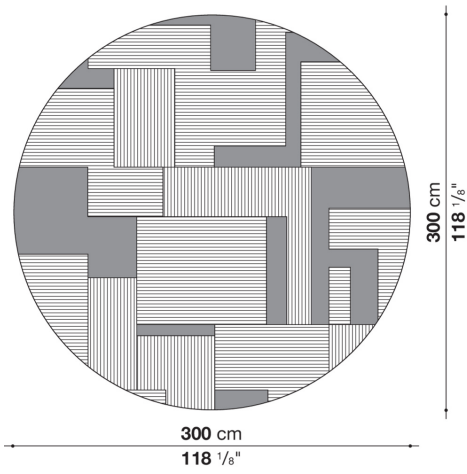


Caldes

COMPLEMENTS

2018

B&B Italia Cr&S

CONTEXT

ENQUIRIES
info@contextgallery.com
Tel. 404. 477. 3301
Tel. 800. 886.0867
contextgallery.com

Description

Carpets in 80% Visrayon and 20% Botanical Silk available in nine colours. The range includes a round version, in one size or rectangular in three sizes, both of which can also be made to measure.

Technical information

Material

80% Visrayon and 20% Botanical Silk

Technical drawings

TCD1

TCD2

TCD3

TCD4