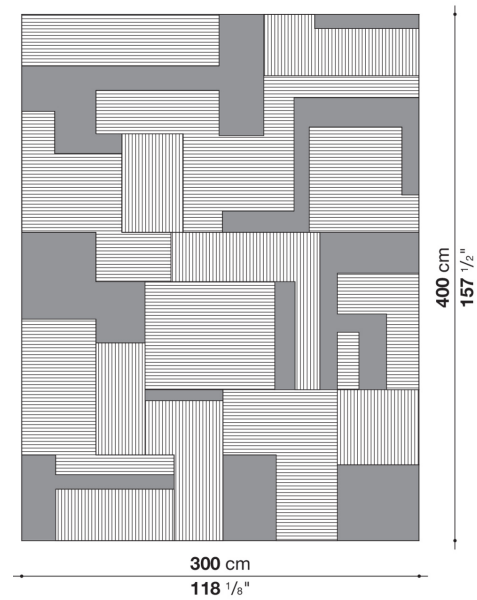


Caldes

COMPLEMENTS

2018

B&B Italia Cr&S

CONTEXT

ENQUIRIES
info@contextgallery.com
Tel. 404. 477. 3301
Tel. 800. 886.0867
contextgallery.com

Description

Carpets in 80% Visrayon and 20% Botanical Silk available in nine colours. The range includes a round version, in one size or rectangular in three sizes, both of which can also be made to measure.

Technical information

Material

80% Visrayon and 20% Botanical Silk

Technical drawings

TCD1

TCD2

TCD3

TCD4